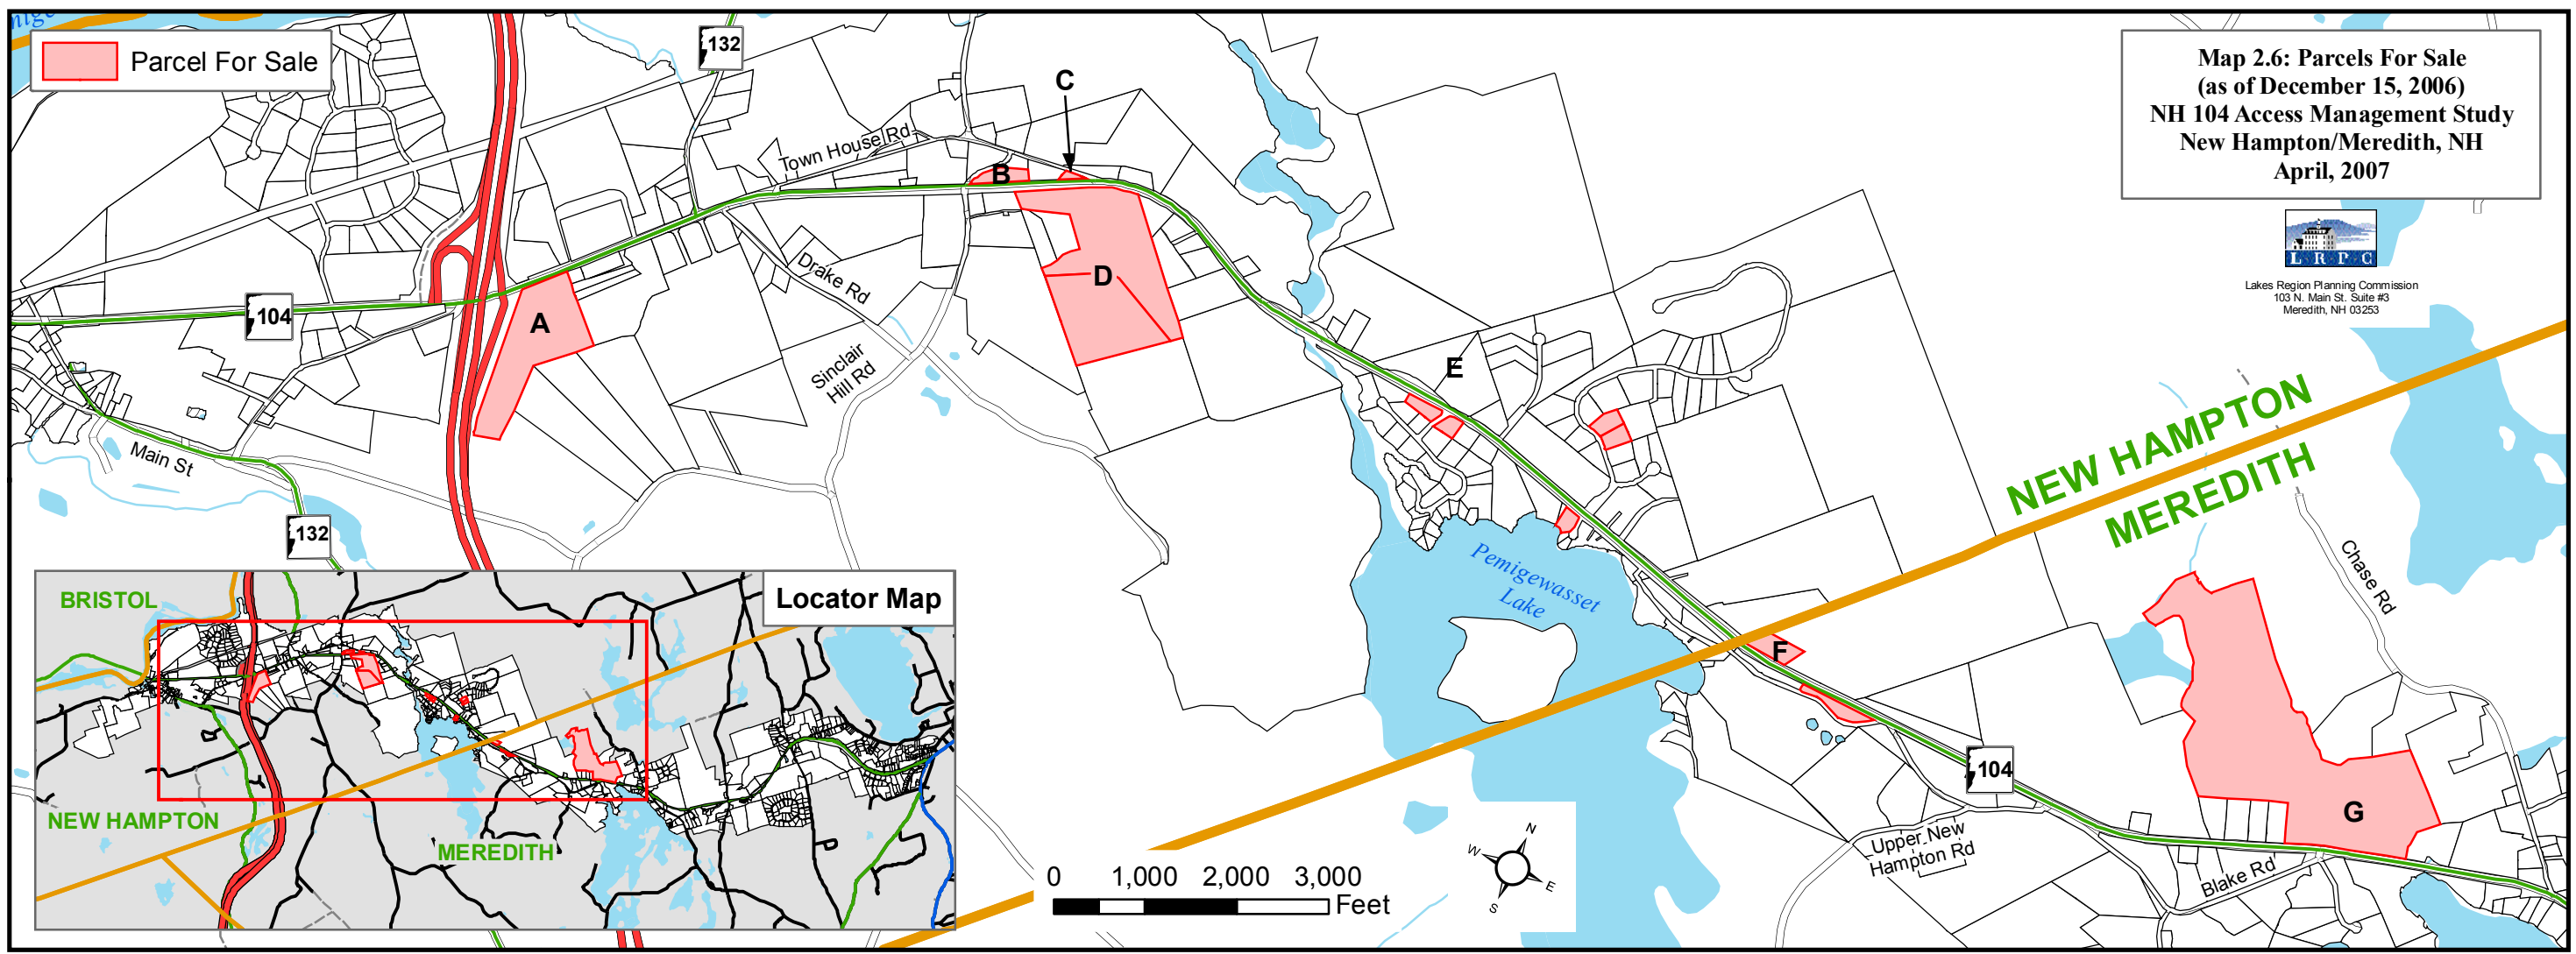

**Map 2.6: Parcels For Sale  
(as of December 15, 2006)  
NH 104 Access Management Study  
New Hampton/Meredith, NH  
April, 2007**

New Hampton		
Parcel Number	Acres	Picture
R04-064-000	1.80	B
R04-065-000	0.34	C
R04-066-000	47.06	D
R04-097-000	22.45	A
U08-001-000	14.29	E
U08-007-000	0.96	
U08-038-000	1.21	
U09-015-000	0.97	
U16-007-000	1.34	
U16-006-000	1.23	
<b>Acres For Sale</b>	<b>91.65</b>	

Meredith		
Parcel Number	Acres	
972	91.00	G
1178	1.25	
1181	3.00	F
<b>Acres For Sale</b>	<b>95.25</b>	