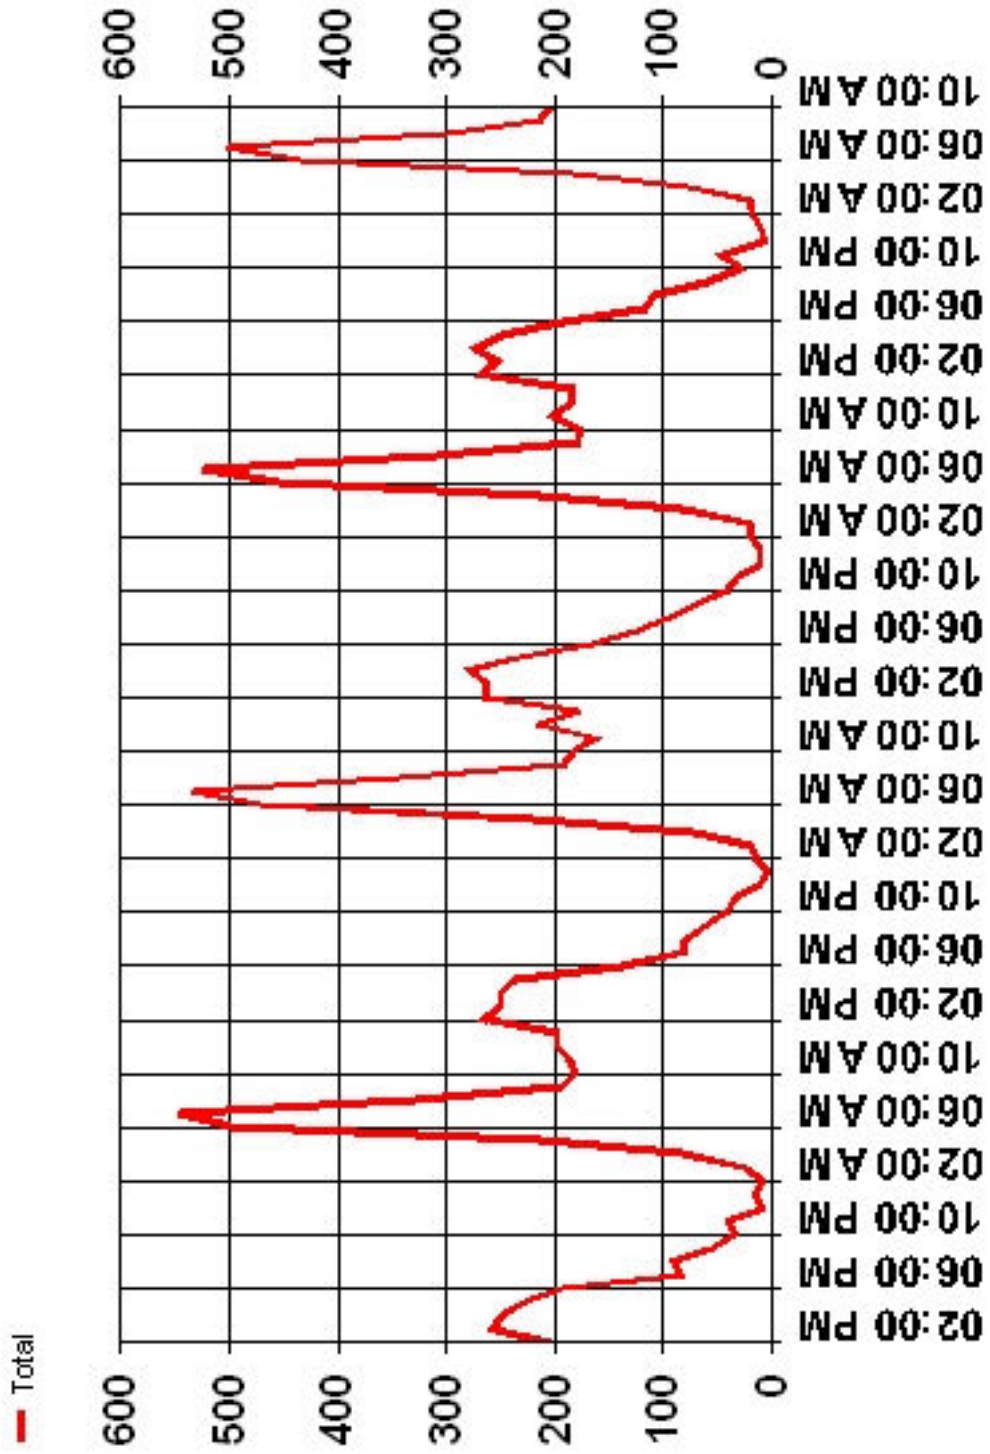

South of Short Falls Rd (SB)

A.ADT 4,159