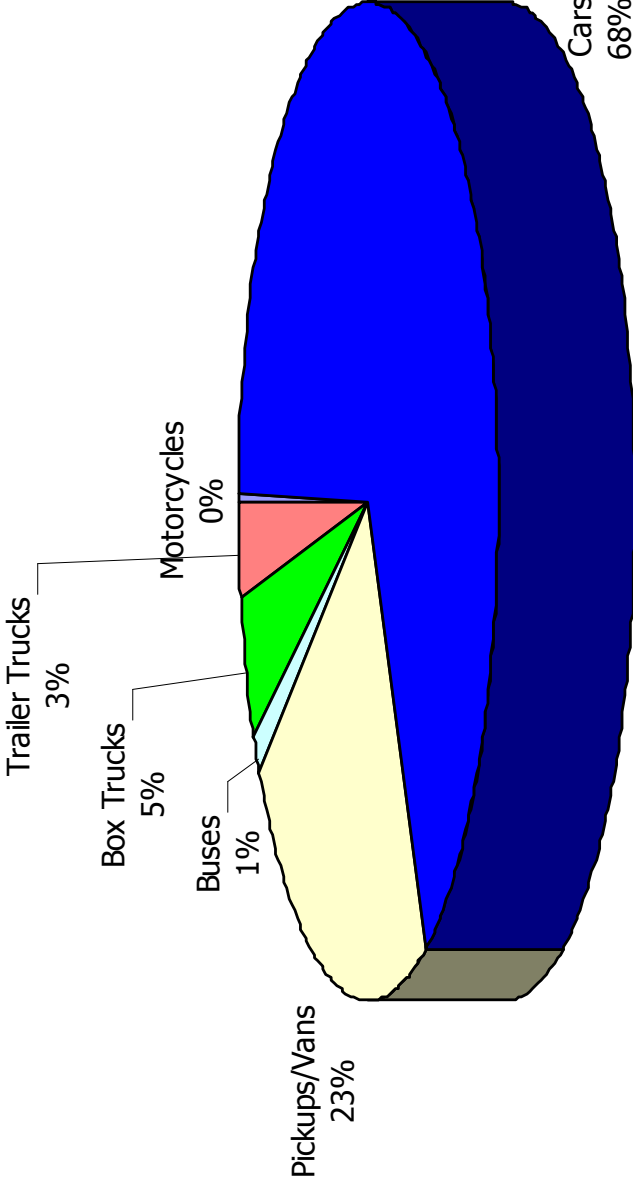

NH 28 Vehicle Classifications - South of NH 126