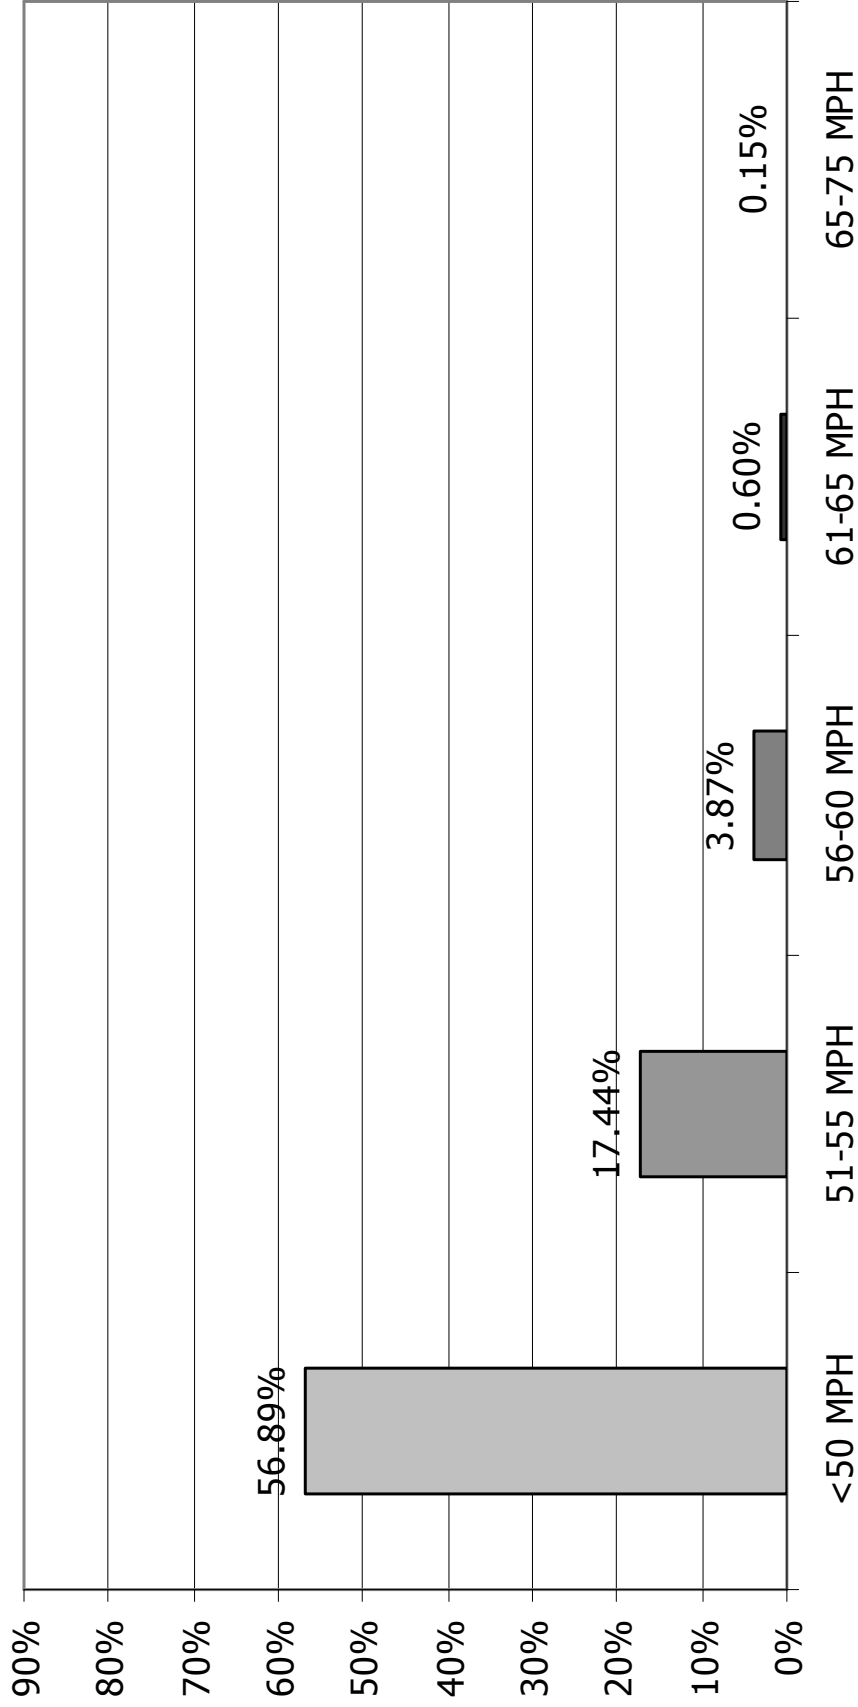

# NH Route 28 Vehicle Speed Counts - South of Prospect Mtn High School

Posted Speed Limit:  
50 Miles Per Hour

# NH Route 28 Vehicle Speed Counts - South of Stockbridge Rd

Posted Speed Limit:  
50 Miles Per Hour

# NH Route 28 Vehicle Speed Counts - South of Peacham Rd

Posted Speed Limit:  
50 Miles Per Hour