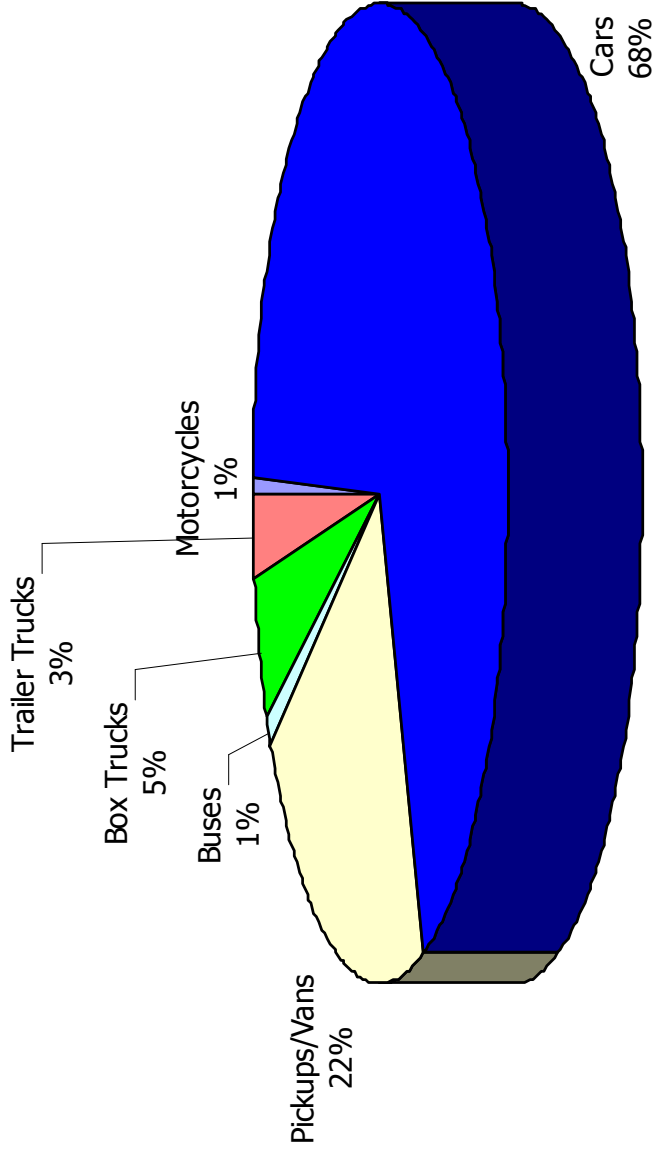

Vehicle Classifications - NH 28 North of NH 126