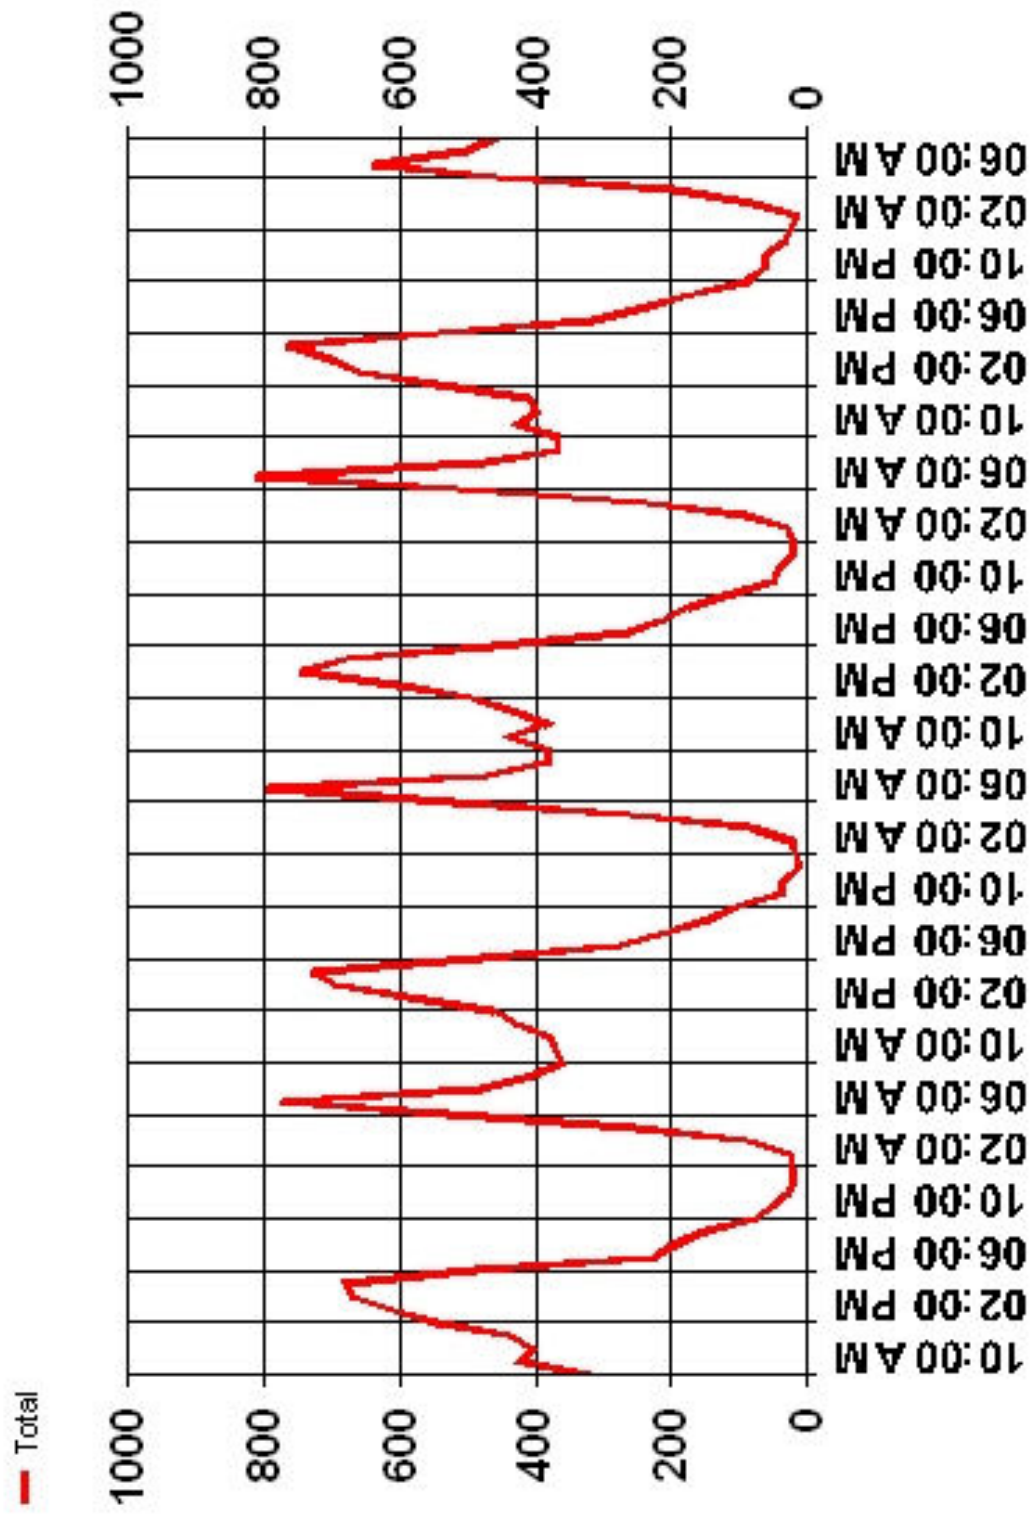

South of Peacham Rd

A,ADT 8,064