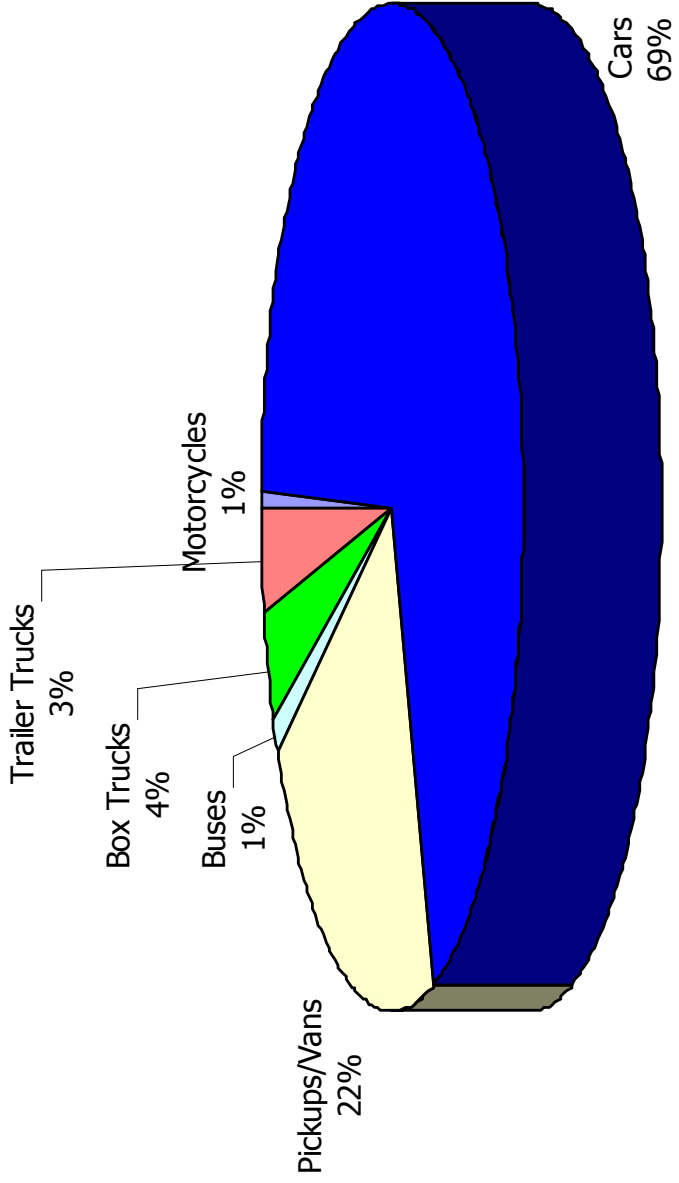

NH 28 Vehicle Classifications - North of Epsom Traffic Circle