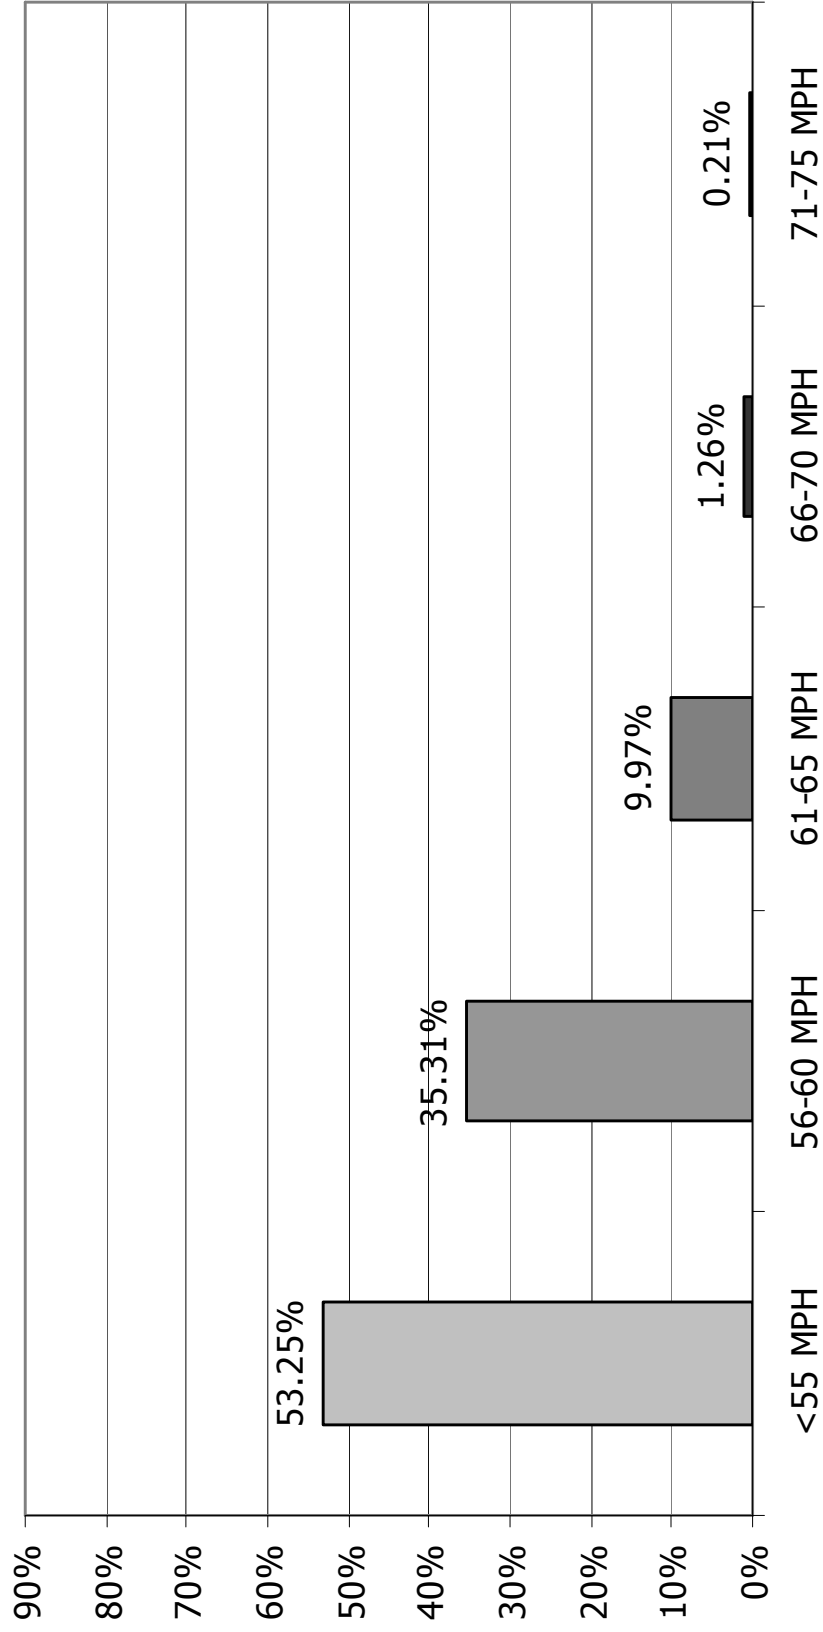

NH Route 28 Vehicle Speed Counts - South of NH 126

Posted Speed Limit:
55 Miles Per Hour