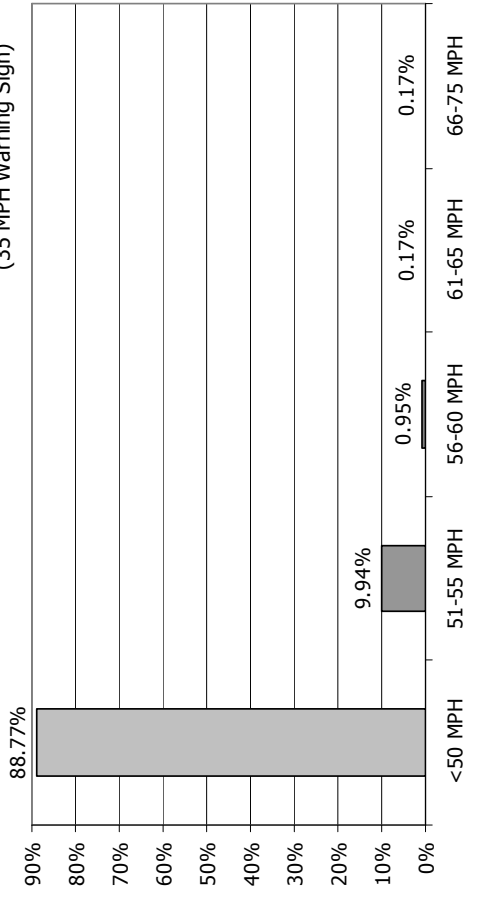

# NH Route 28 Vehicle Speed Counts - South of Peacham Rd

Posted Speed Limit:  
50 Miles Per Hour

# NH 28 Vehicle Classifications - North of Epsom Traffic Circle

**NH Route 28 Vehicle Speed Counts -  
North of Epsom Traffic Circle (Southbound)**

Posted Speed Limit:  
50 Miles Per Hour  
(35 MPH Warning Sign)