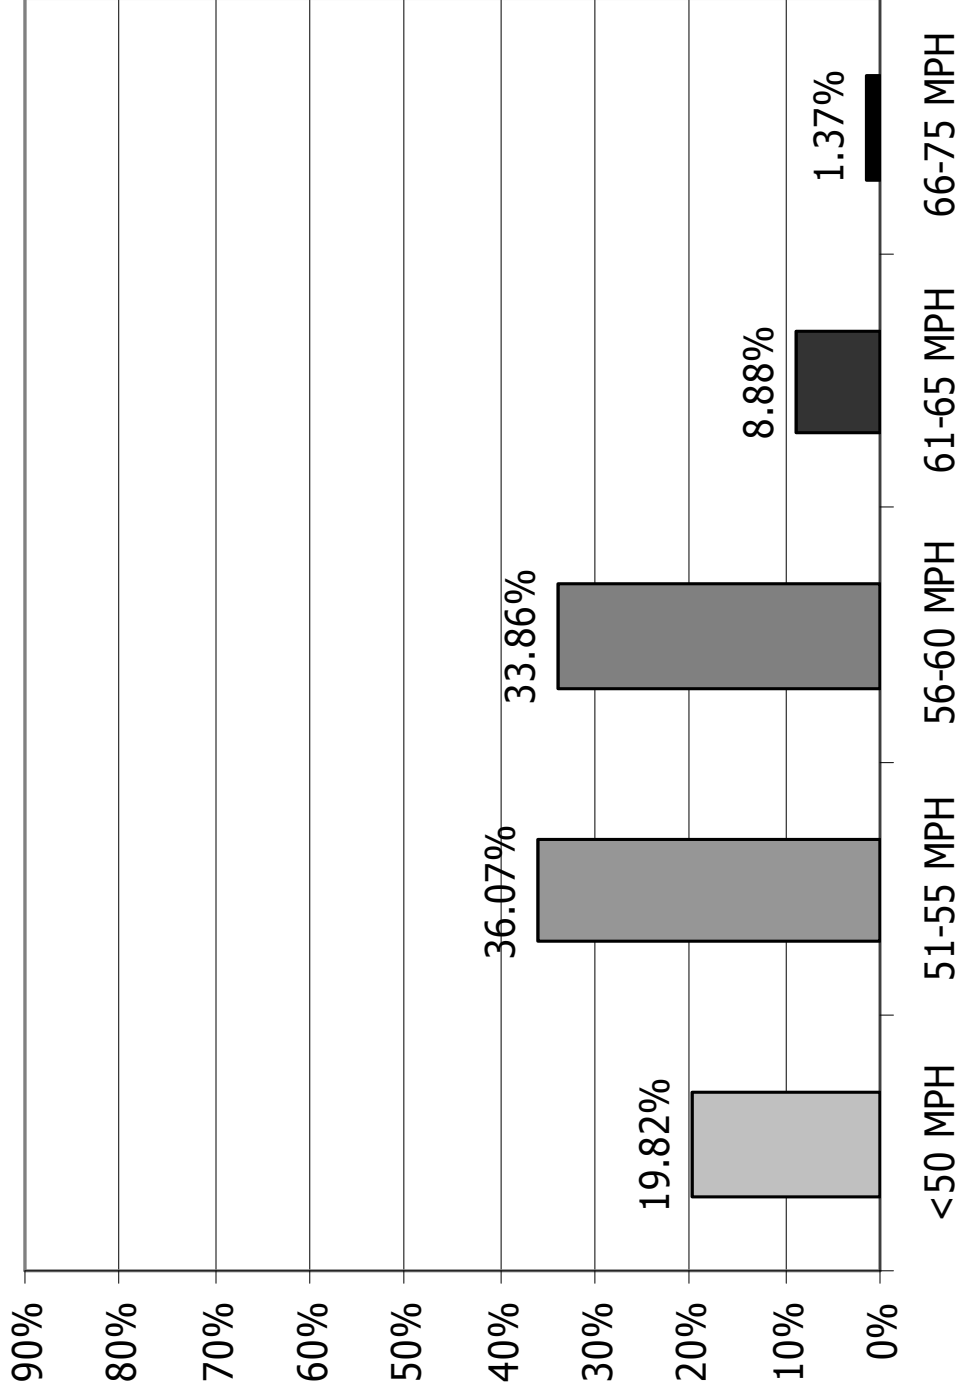

NH Route 28 Vehicle Speed Counts - South of Webster Mills Rd (Northbound)

Posted Speed Limit:
50 Miles Per Hour