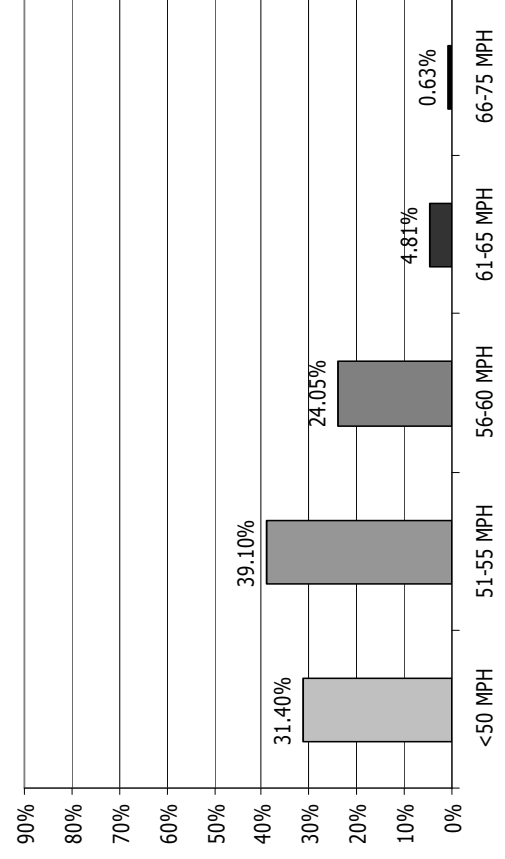

# NH Route 28 Vehicle Speed Counts - South of Peacham Rd

Posted Speed Limit:  
50 Miles Per Hour

# NH 28 Vehicle Classifications - North of Epsom Traffic Circle

**NH Route 28 Vehicle Speed Counts -  
North of Epsom Traffic Circle (Southbound)**

Posted Speed Limit:  
50 Miles Per Hour  
(35 MPH Warning Sign)

**NH Route 28 Vehicle Speed Counts -  
North of Epsom Traffic Circle (Northbound)**

Posted Speed Limit:  
50 Miles Per Hour