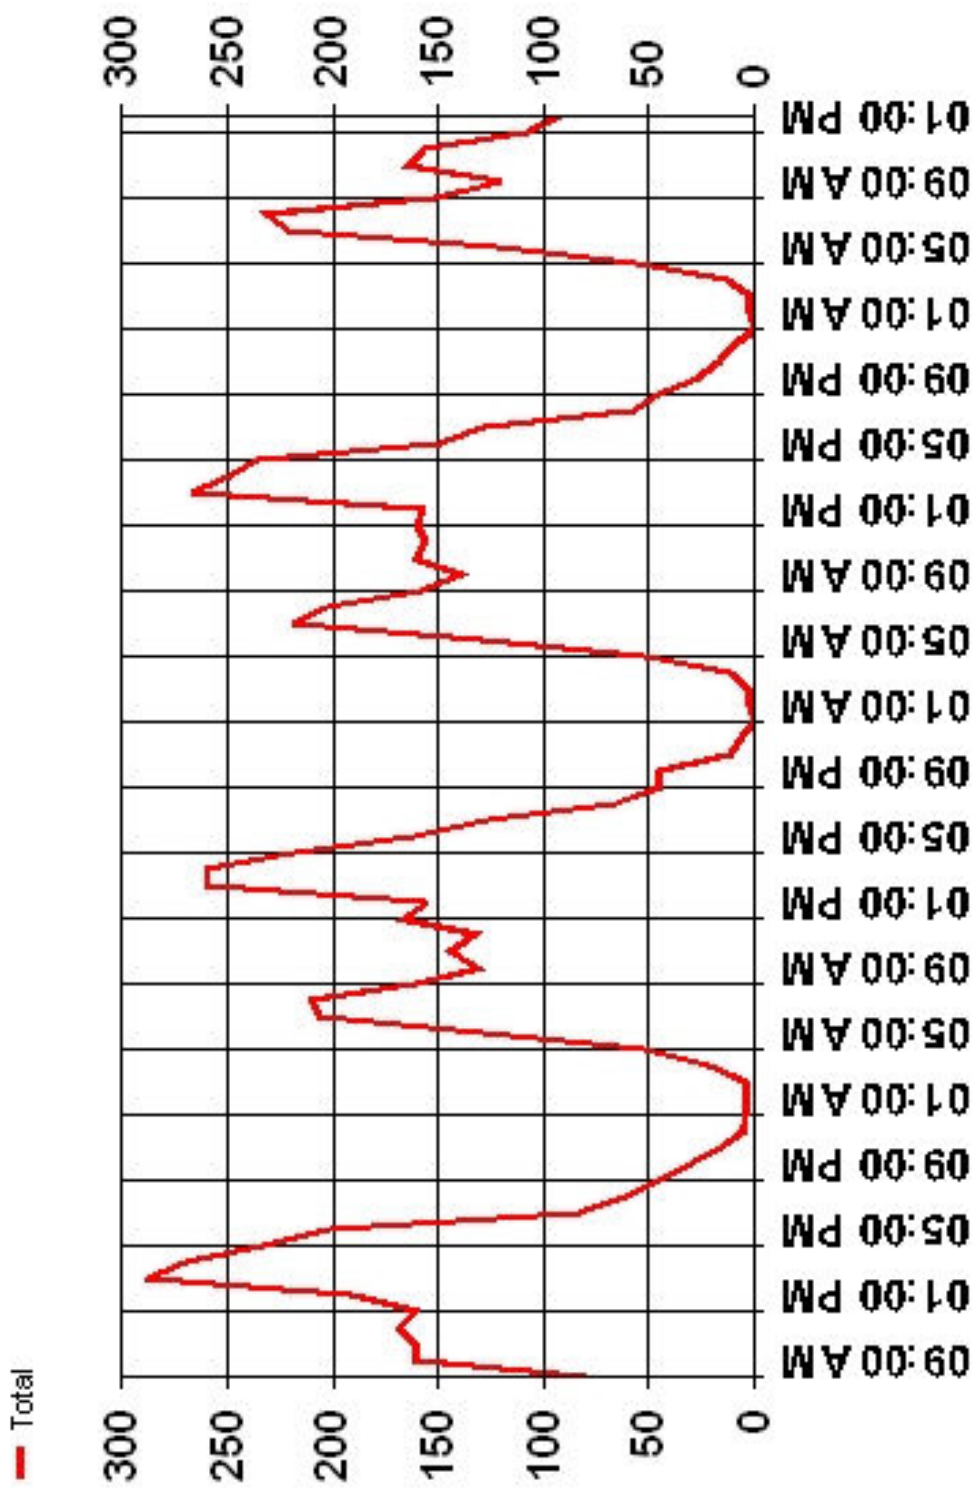

# South of Prospect Mtn High School (SB)

AADT 2,729