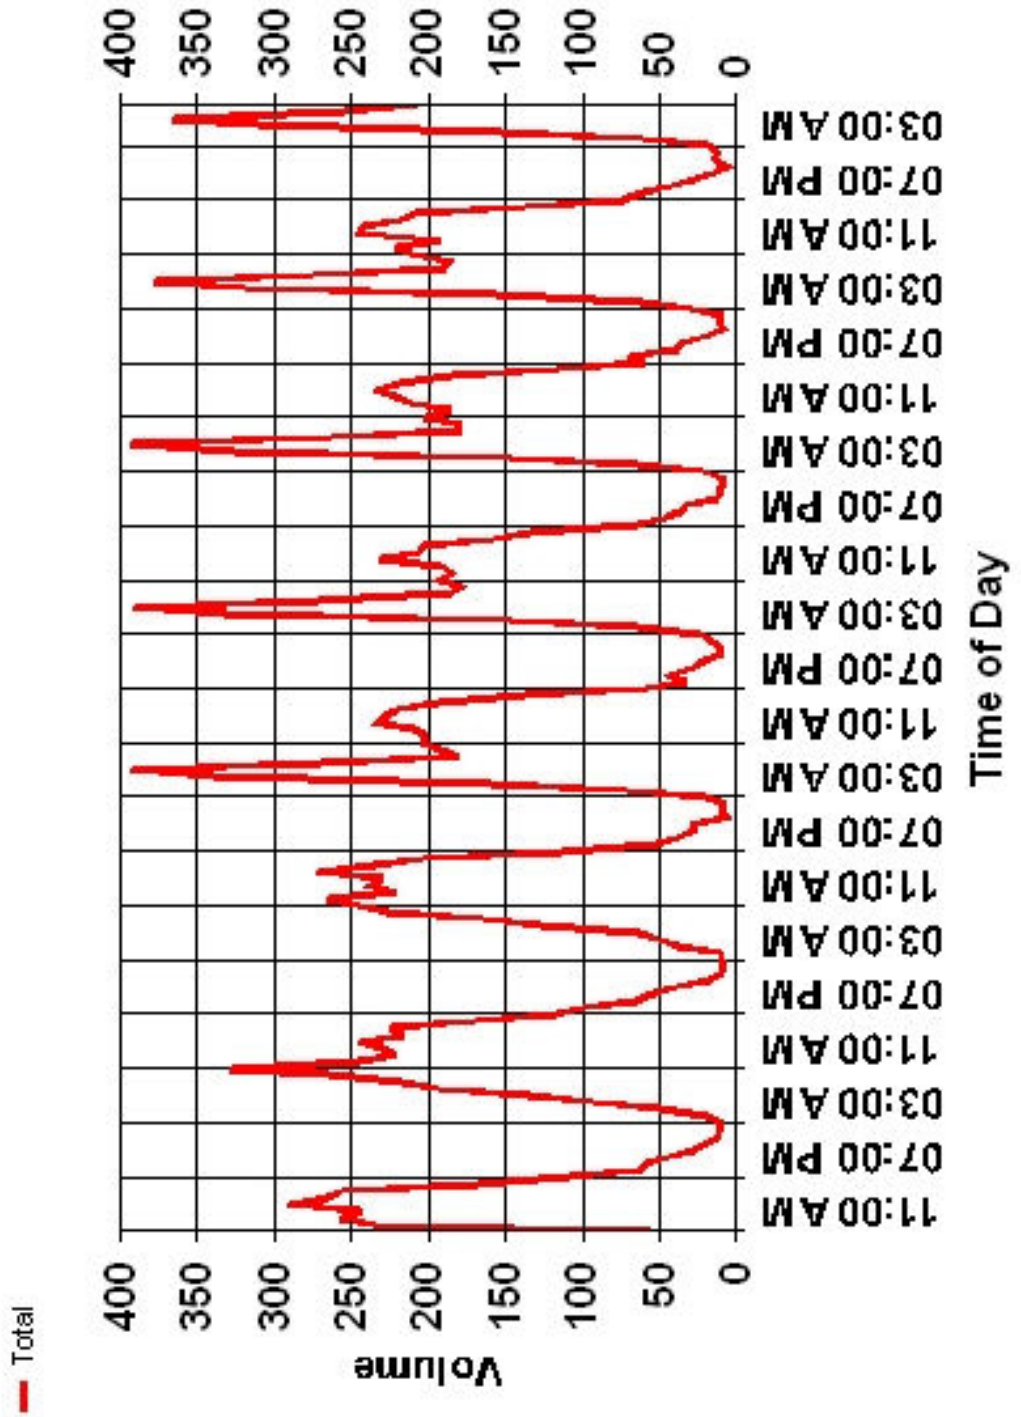

NH 28 North of Epsom Traffic Circle (SB)