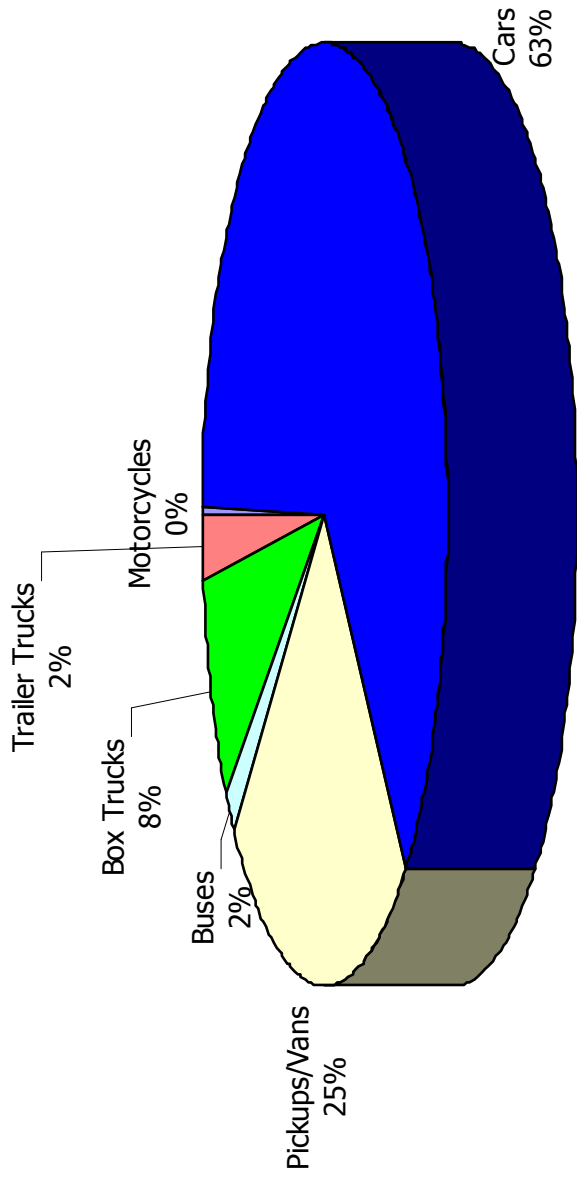

Vehicle Classifications- NH 28 South of Prospect Mtn High School