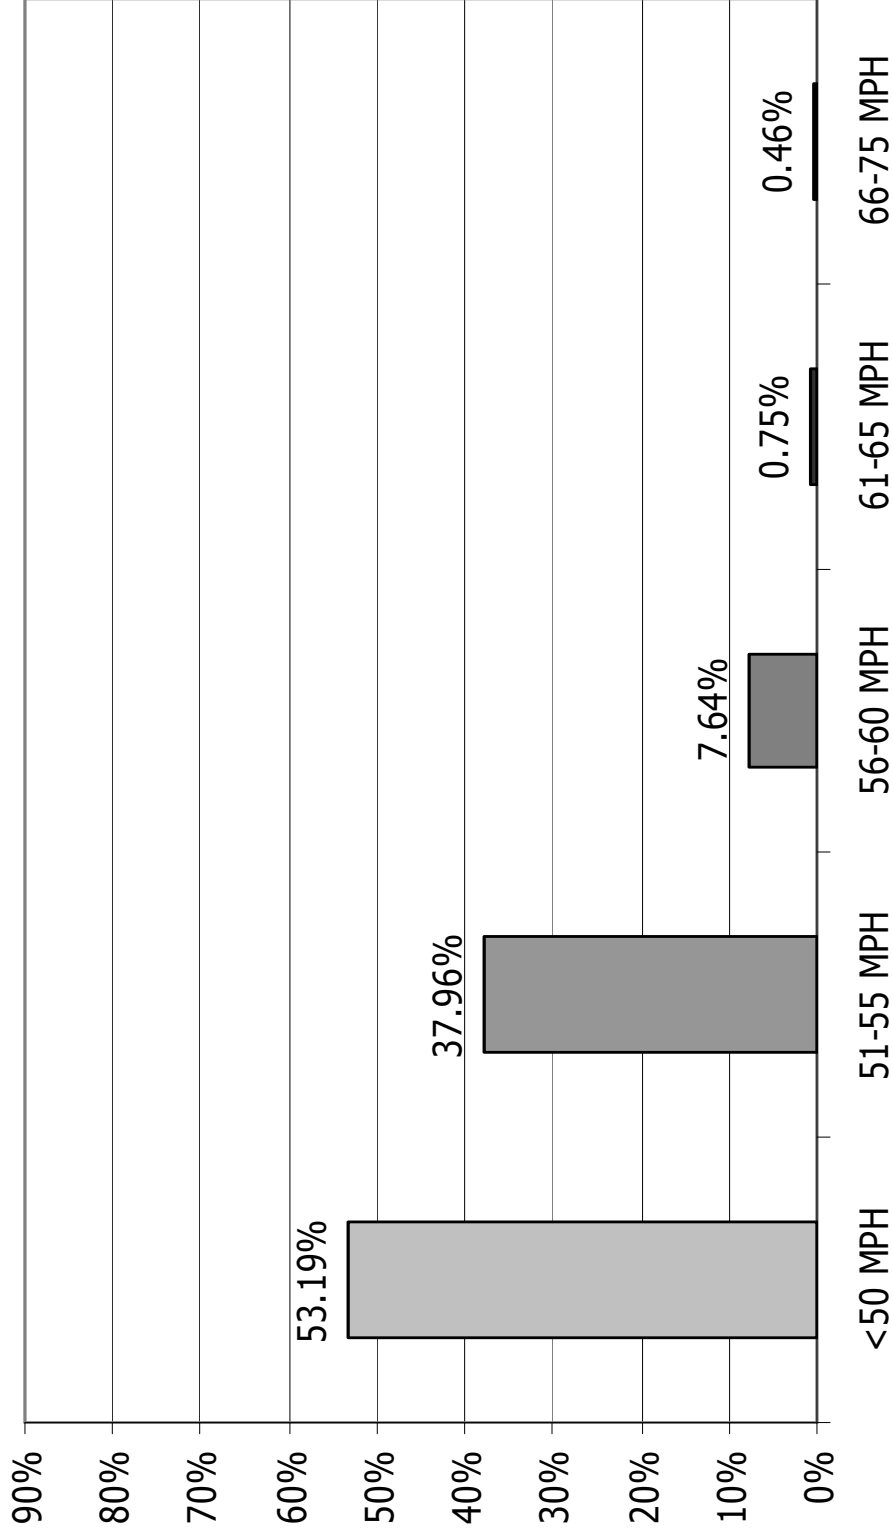

NH Route 28 Vehicle Speed Counts - South of Webster Mills Rd (Southbound)

Posted Speed Limit:
50 Miles Per Hour