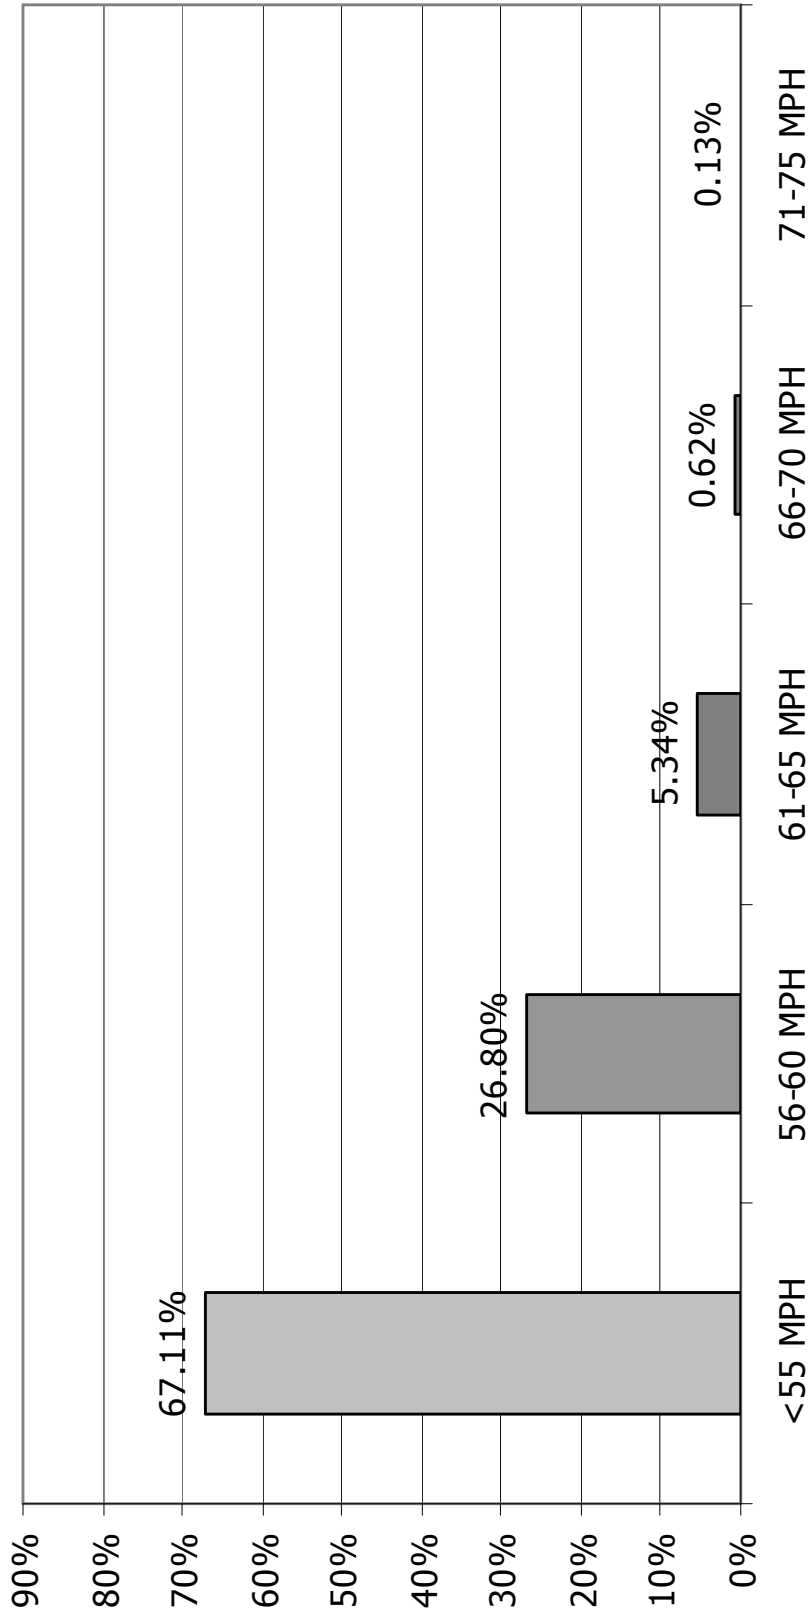

NH Route 28 Vehicle Speed Counts - North of NH 126

Posted Speed Limit:
55 Miles Per Hour