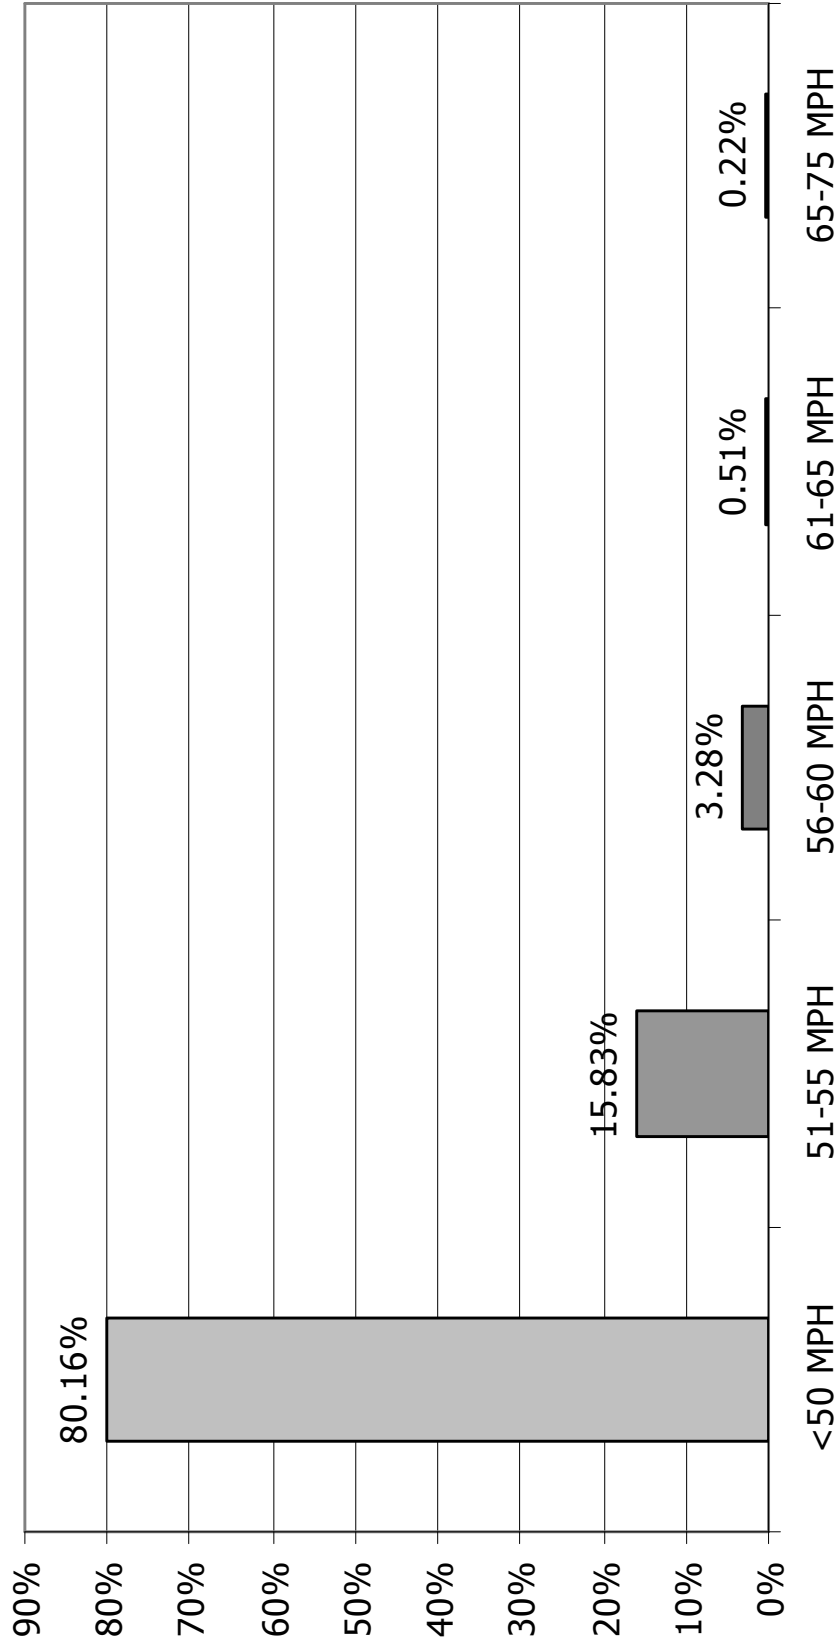

# NH Route 28 Vehicle Speed Counts - South of Stockbridge Rd

Posted Speed Limit:  
50 Miles Per Hour

# NH Route 28 Vehicle Speed Counts - South of Peacham Rd

Posted Speed Limit:  
50 Miles Per Hour