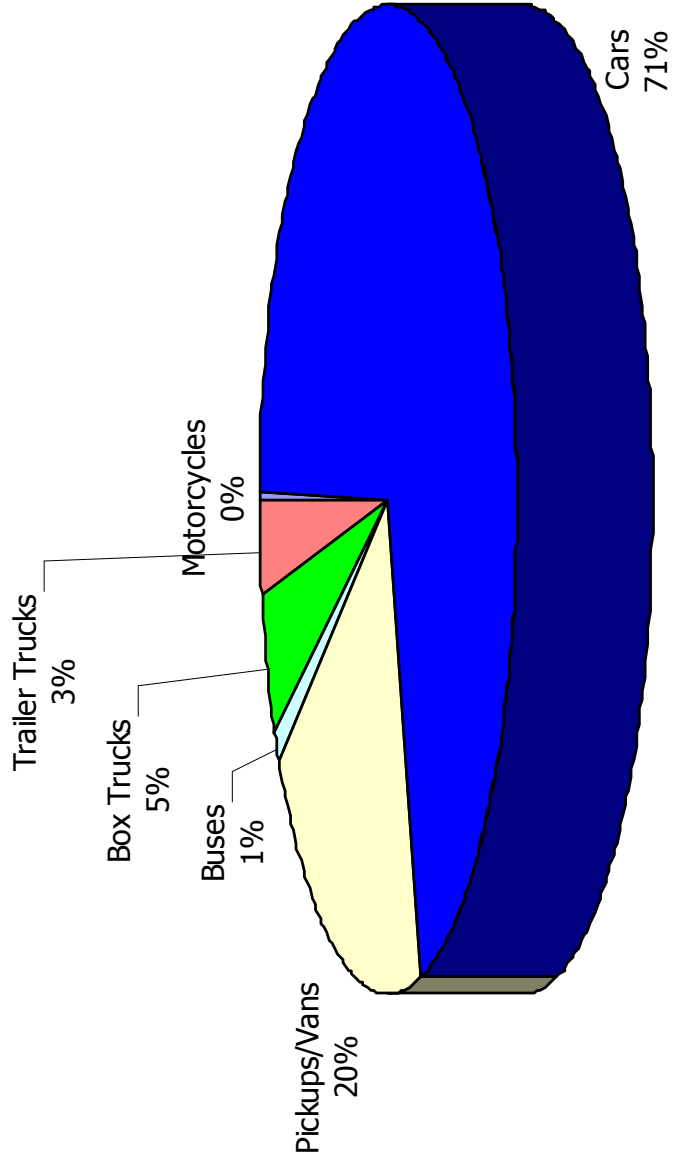

Vehicle Classifications- NH 28 South of Peacham Rd