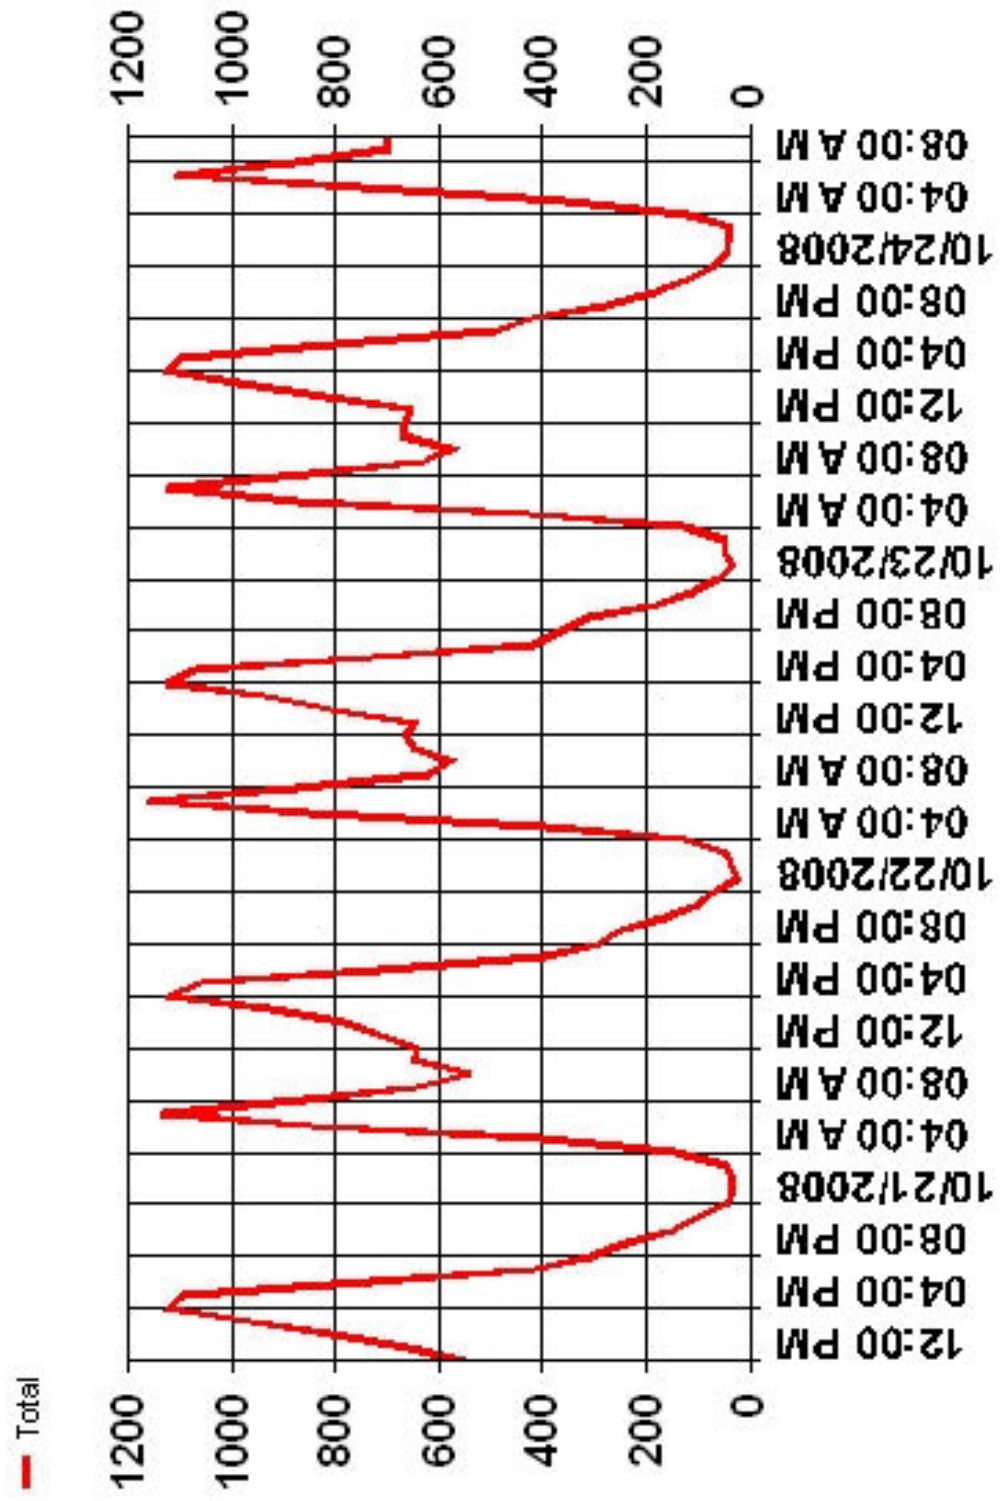

South of Bear Hill Rd

AADT 12,841