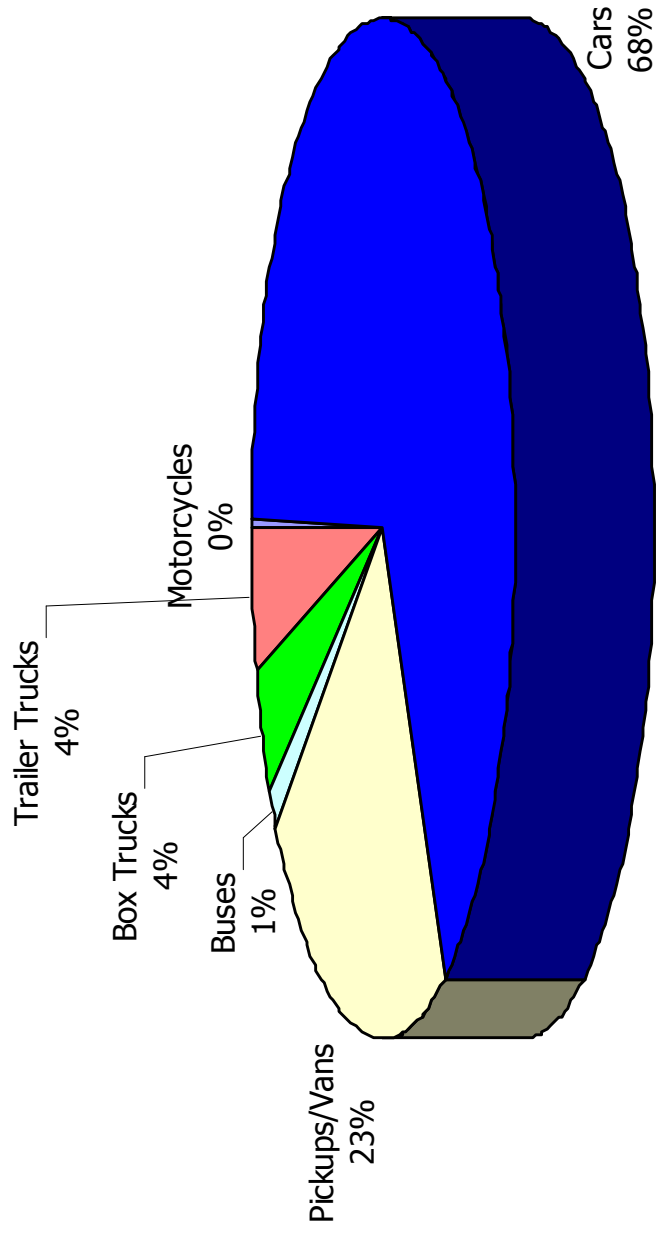

NH 28 Vehicle Classifications - South of Bear Hill Rd