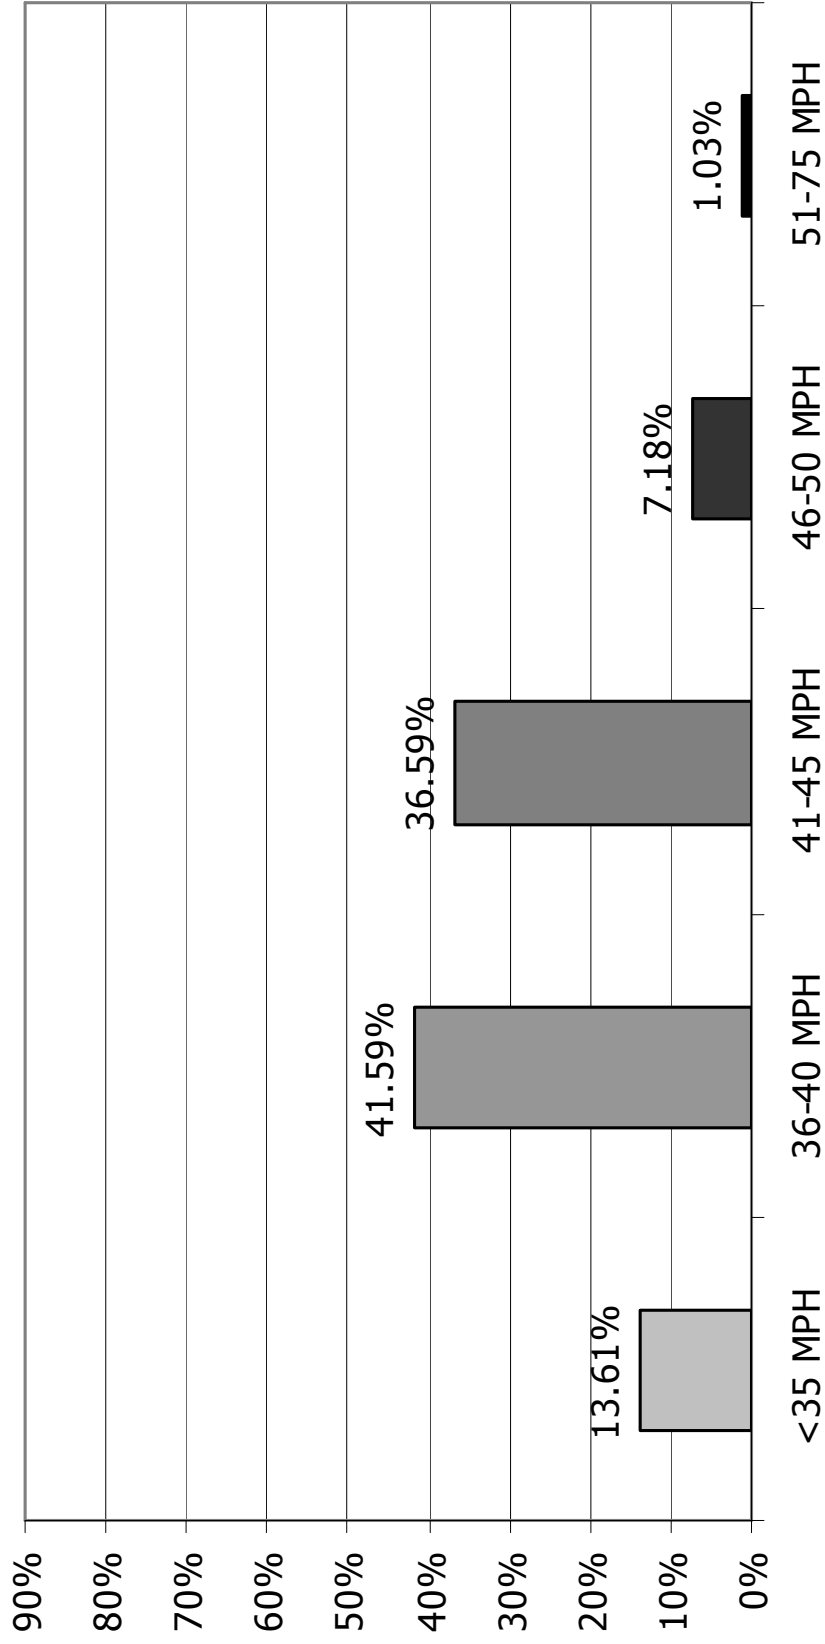

NH Route 28 Vehicle Speed Counts - Main St. Chichester

Posted Speed Limit:
35 Miles Per Hour