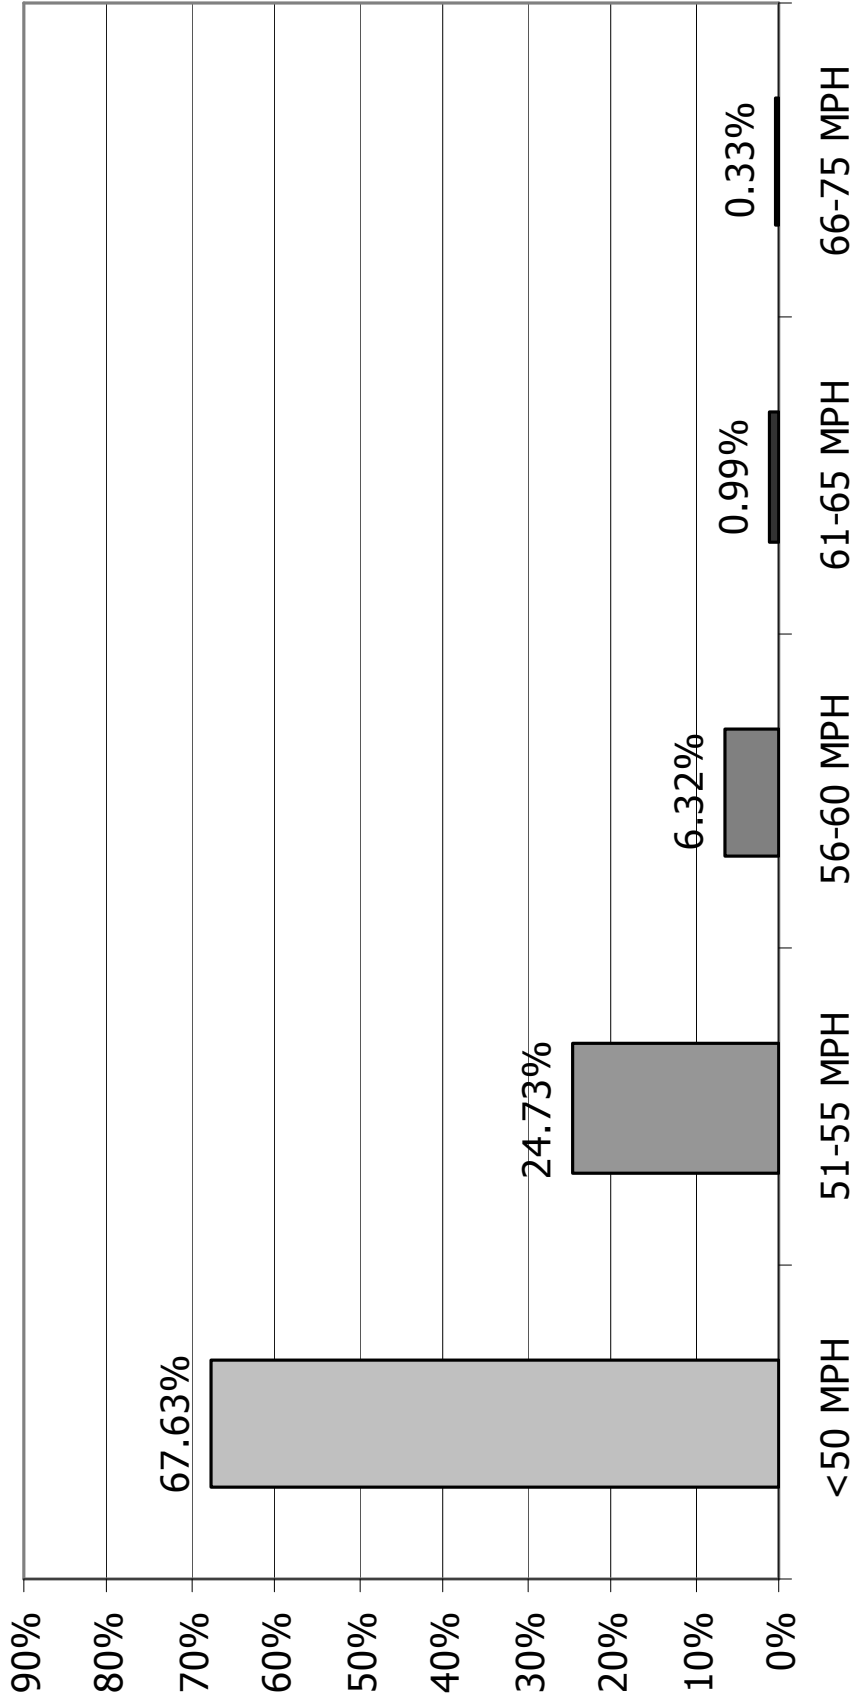

NH Route 28 Vehicle Speed Counts - South of Bear Hill Rd

Posted Speed Limit:
50 Miles Per Hour