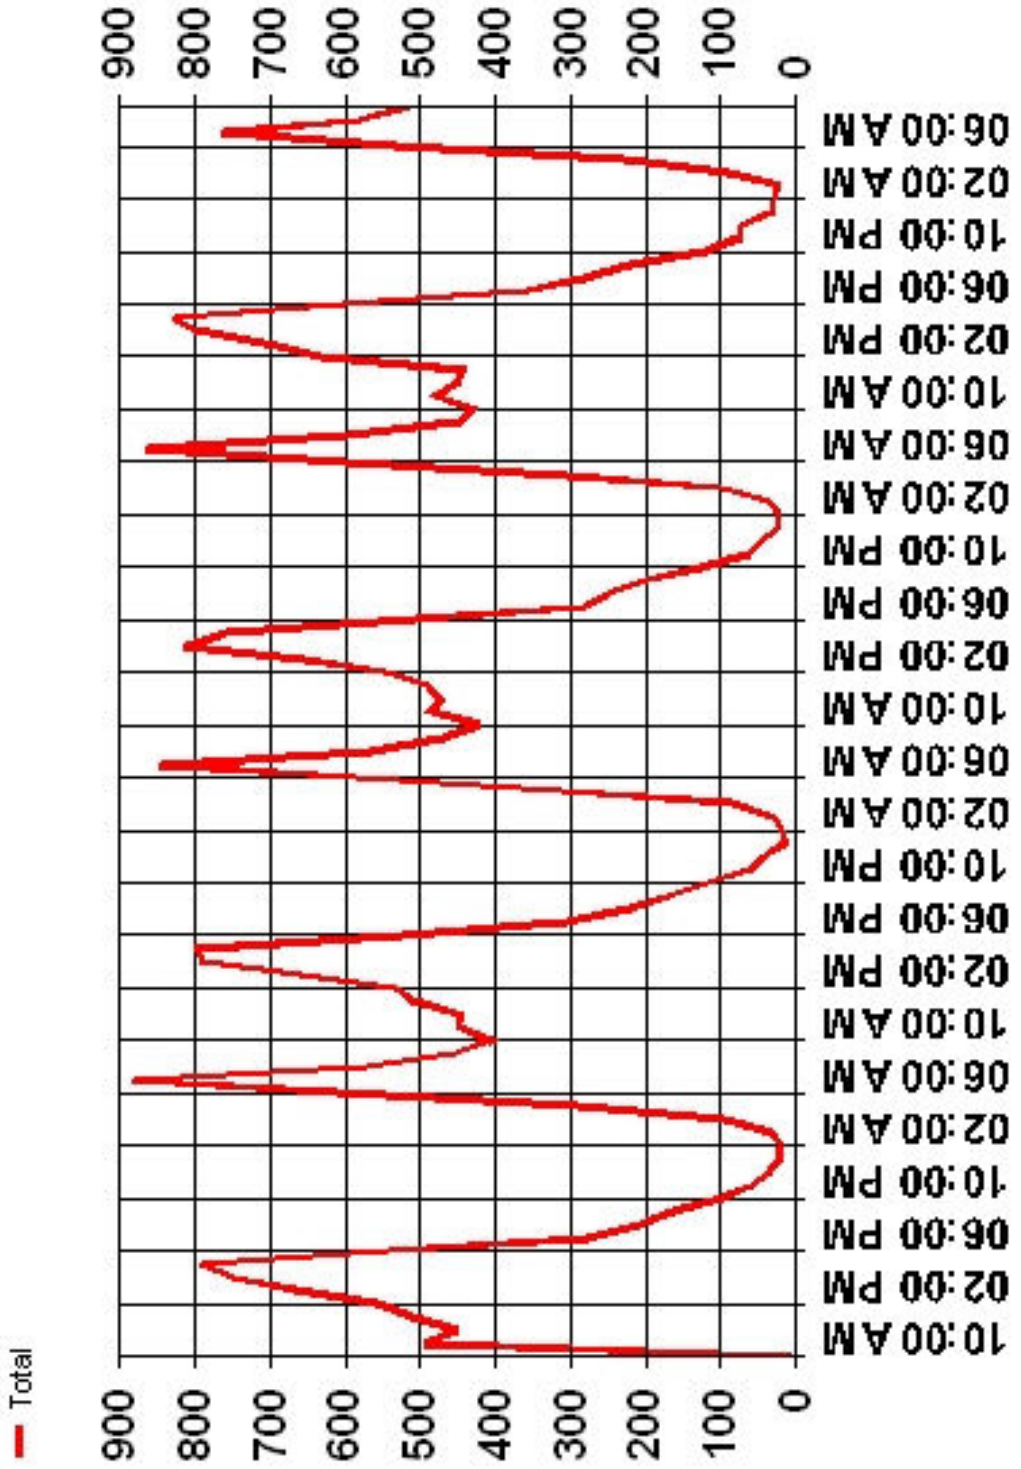

South of NH 126

AADT 9,173