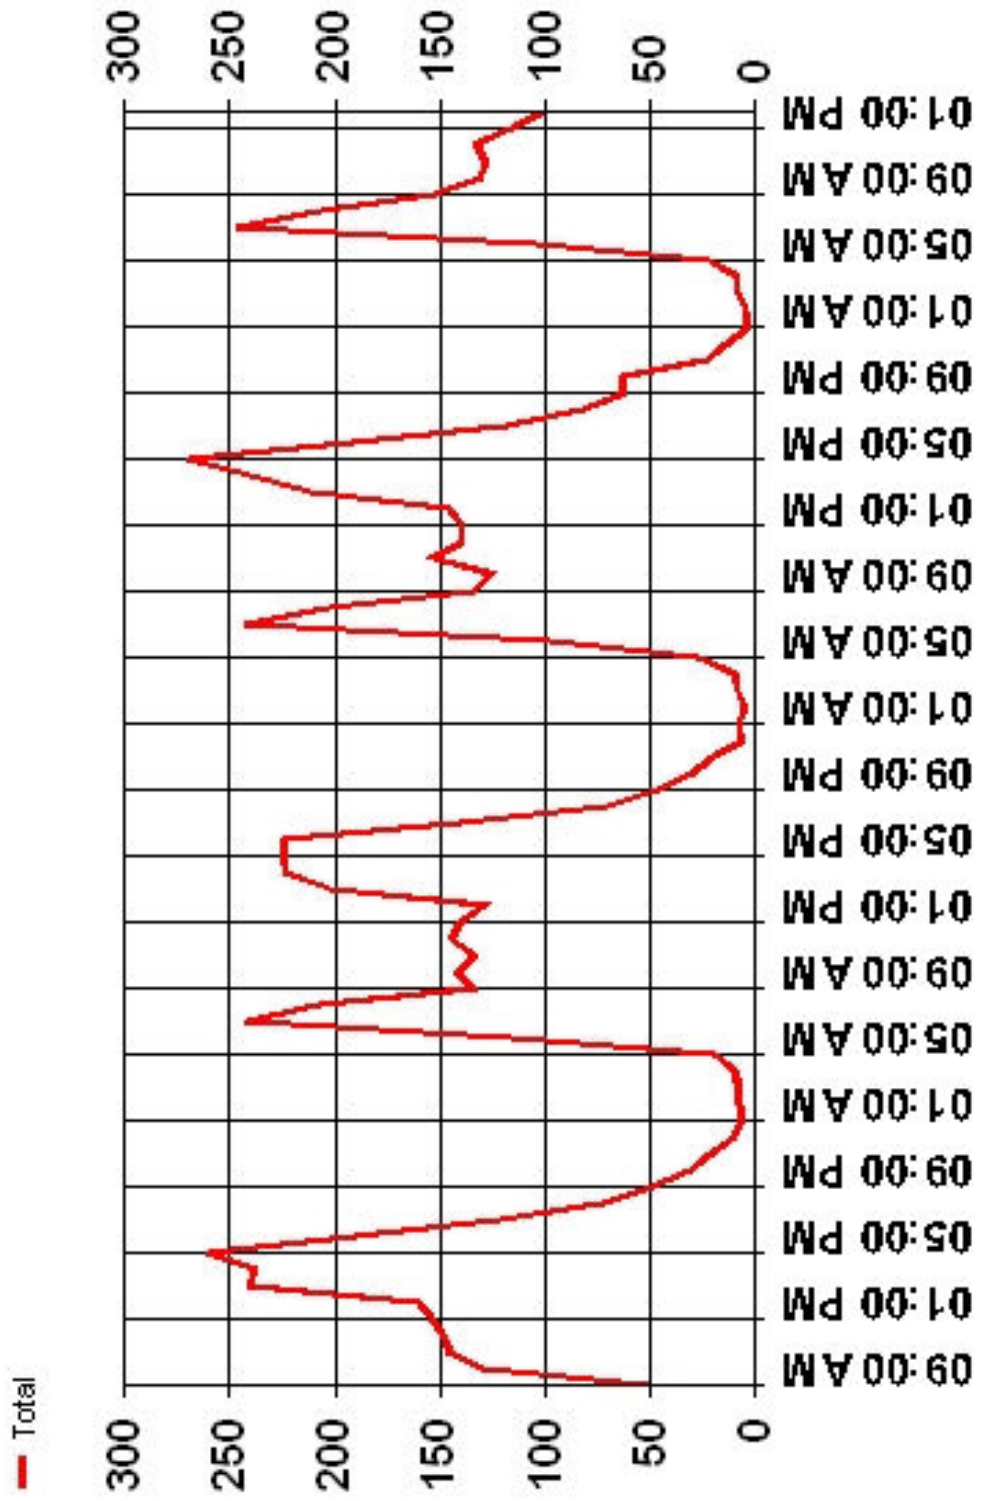

# South of Prospect Mtn High School (NB)

AADT 2,668

# South of Prospect Mtn High School (SB)

AADT 2,729

# NH Route 28 Vehicle Speed Counts - South of Peacham Rd

Posted Speed Limit:  
50 Miles Per Hour