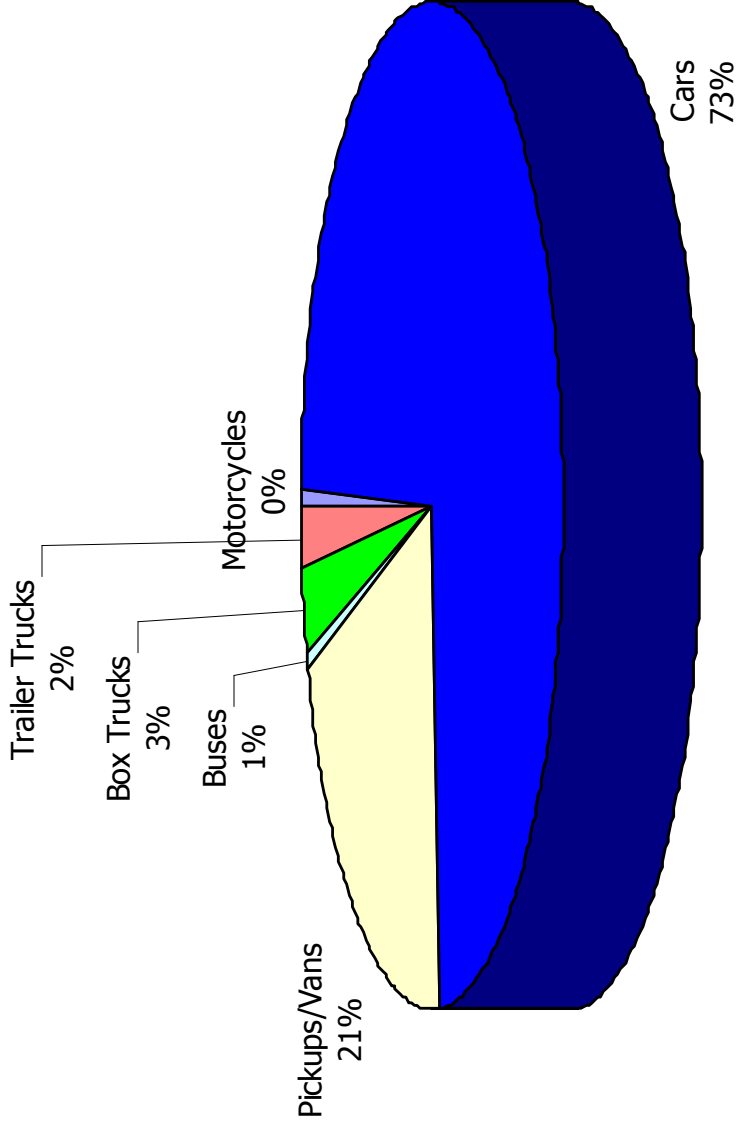

NH 28 Vehicle Classifications - Main St. Chichester