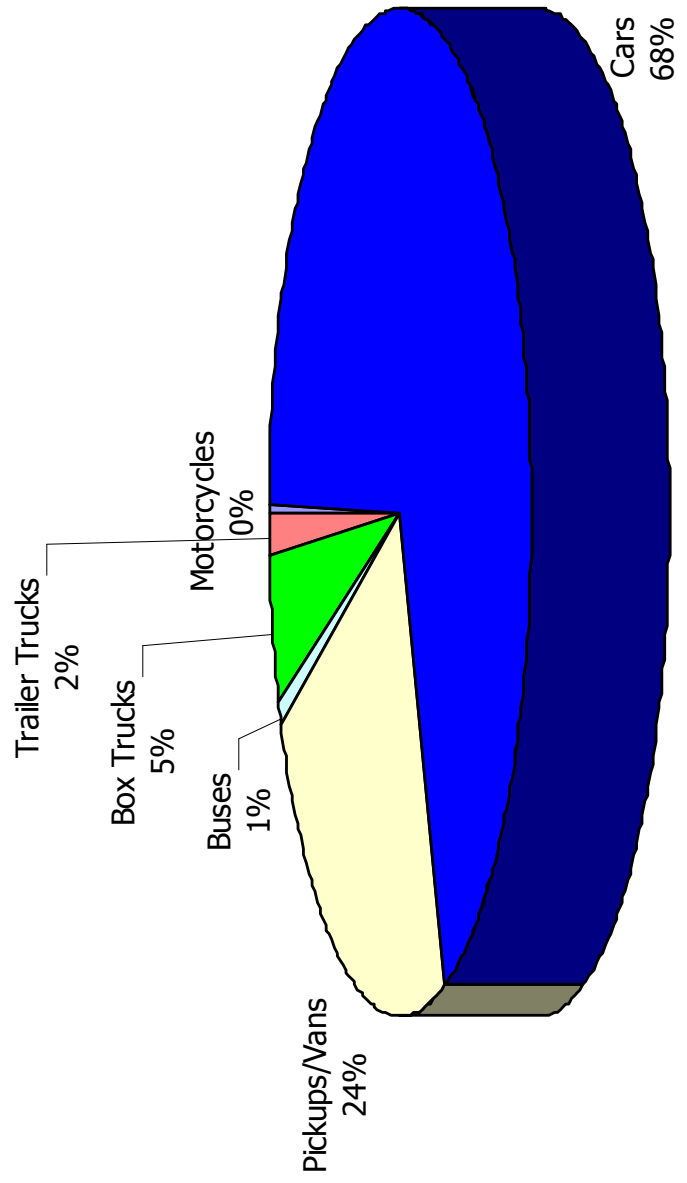

NH 28 Vehicle Classifications - South of Short Falls Rd