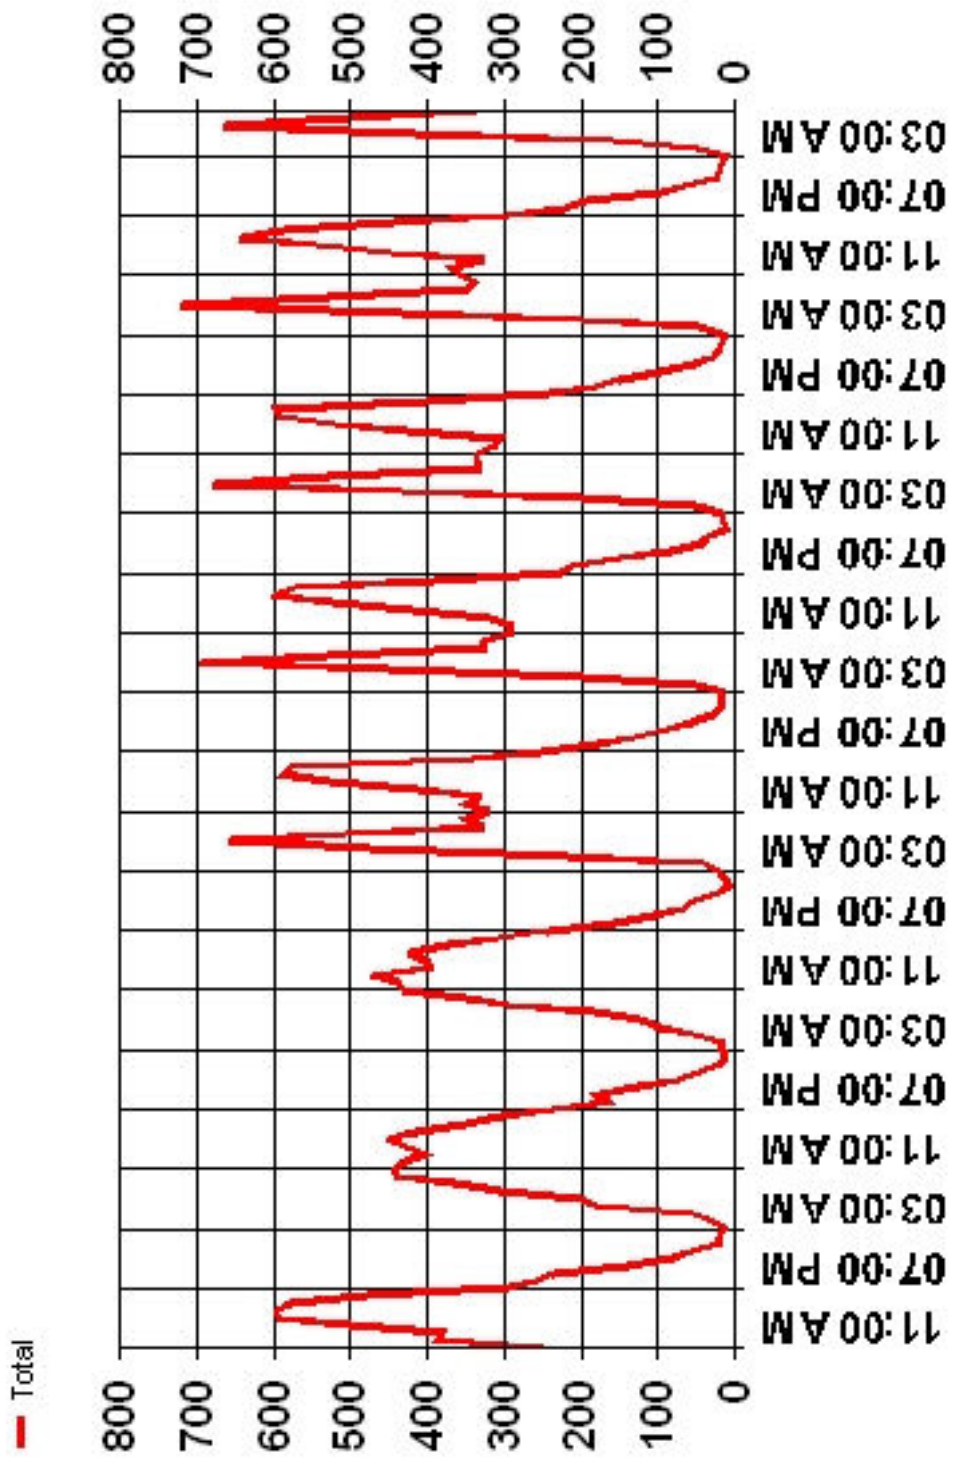

Main St. Chichester

A.ADT 6,420