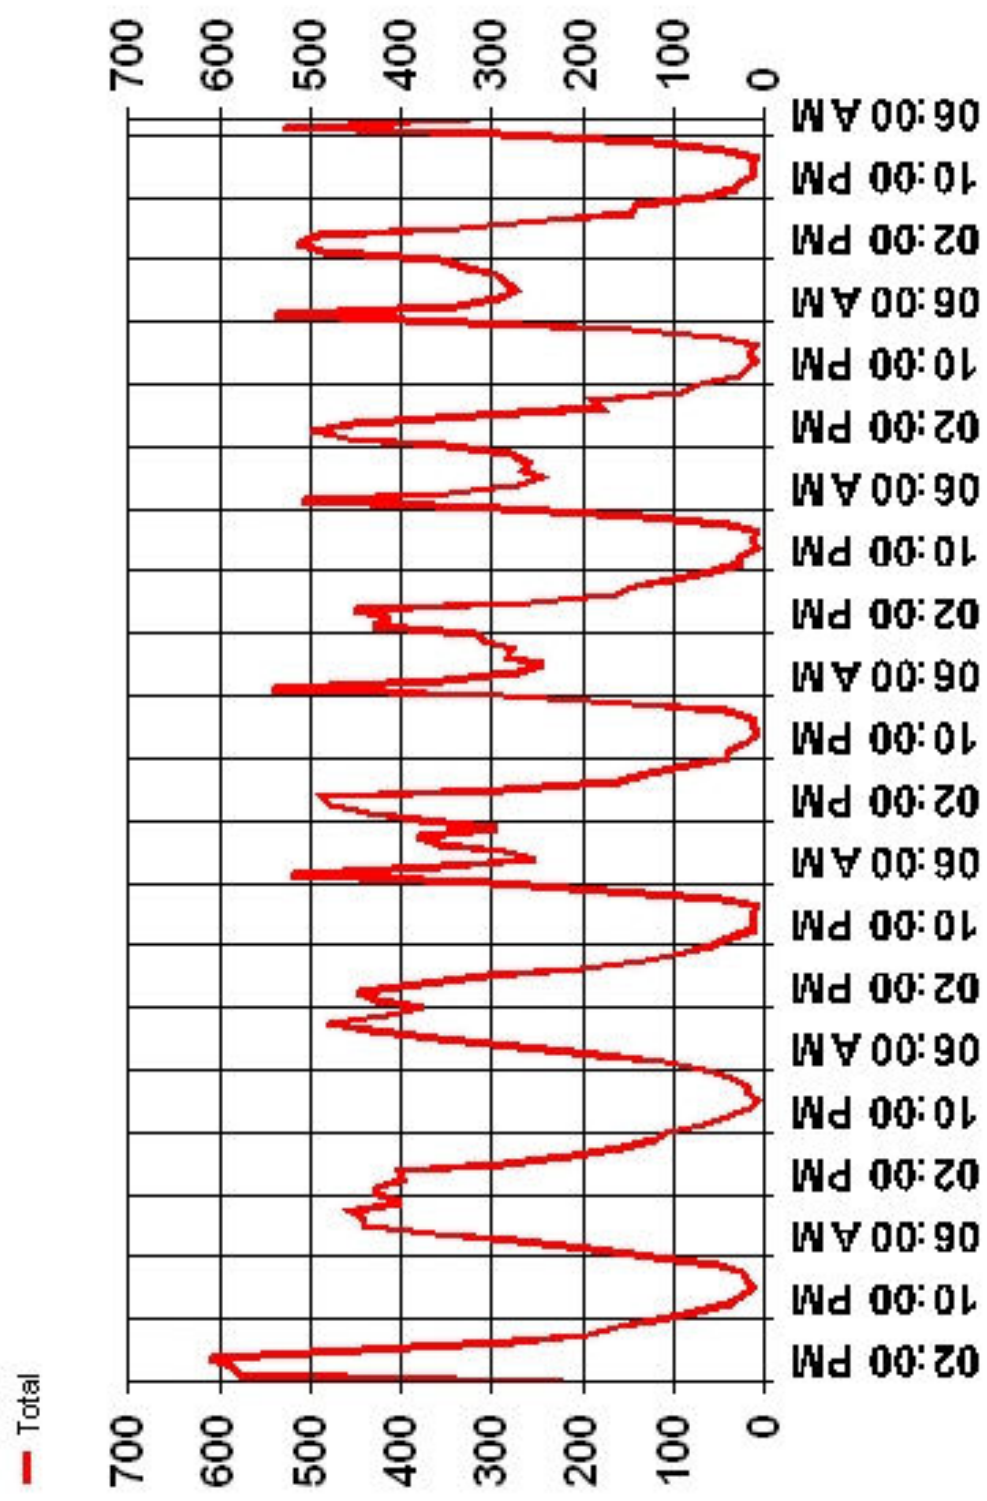

South of Stockbridge Rd

AADT 5,351