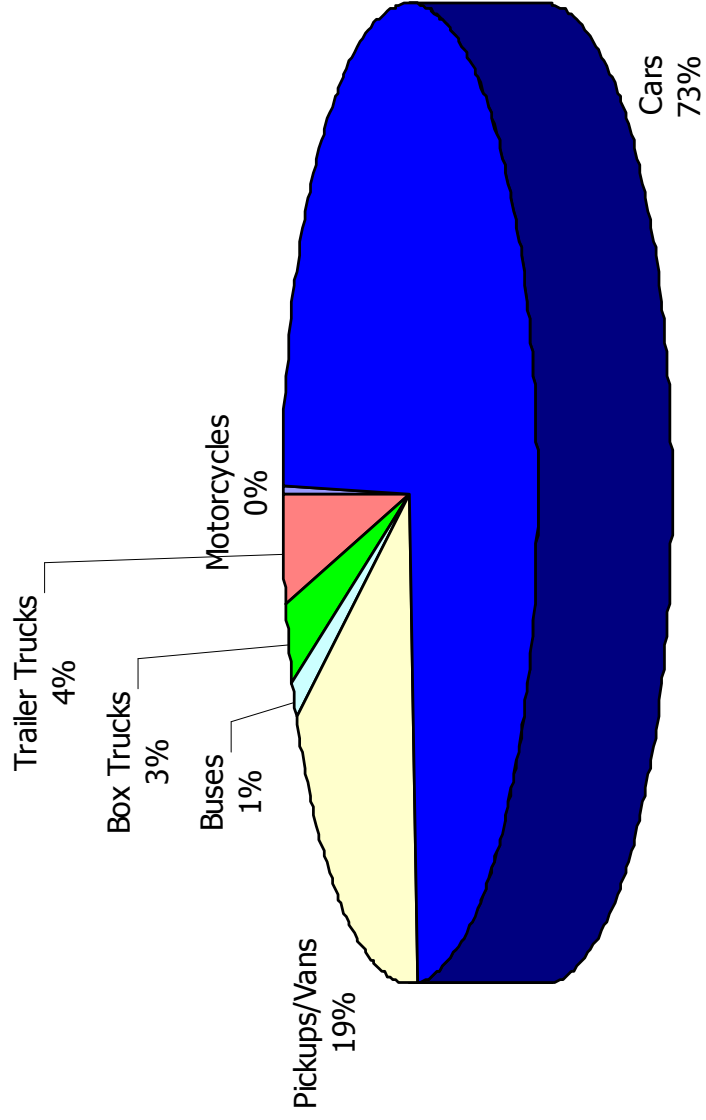

NH 28 Vehicle Classifications - South of Webster Mills Rd