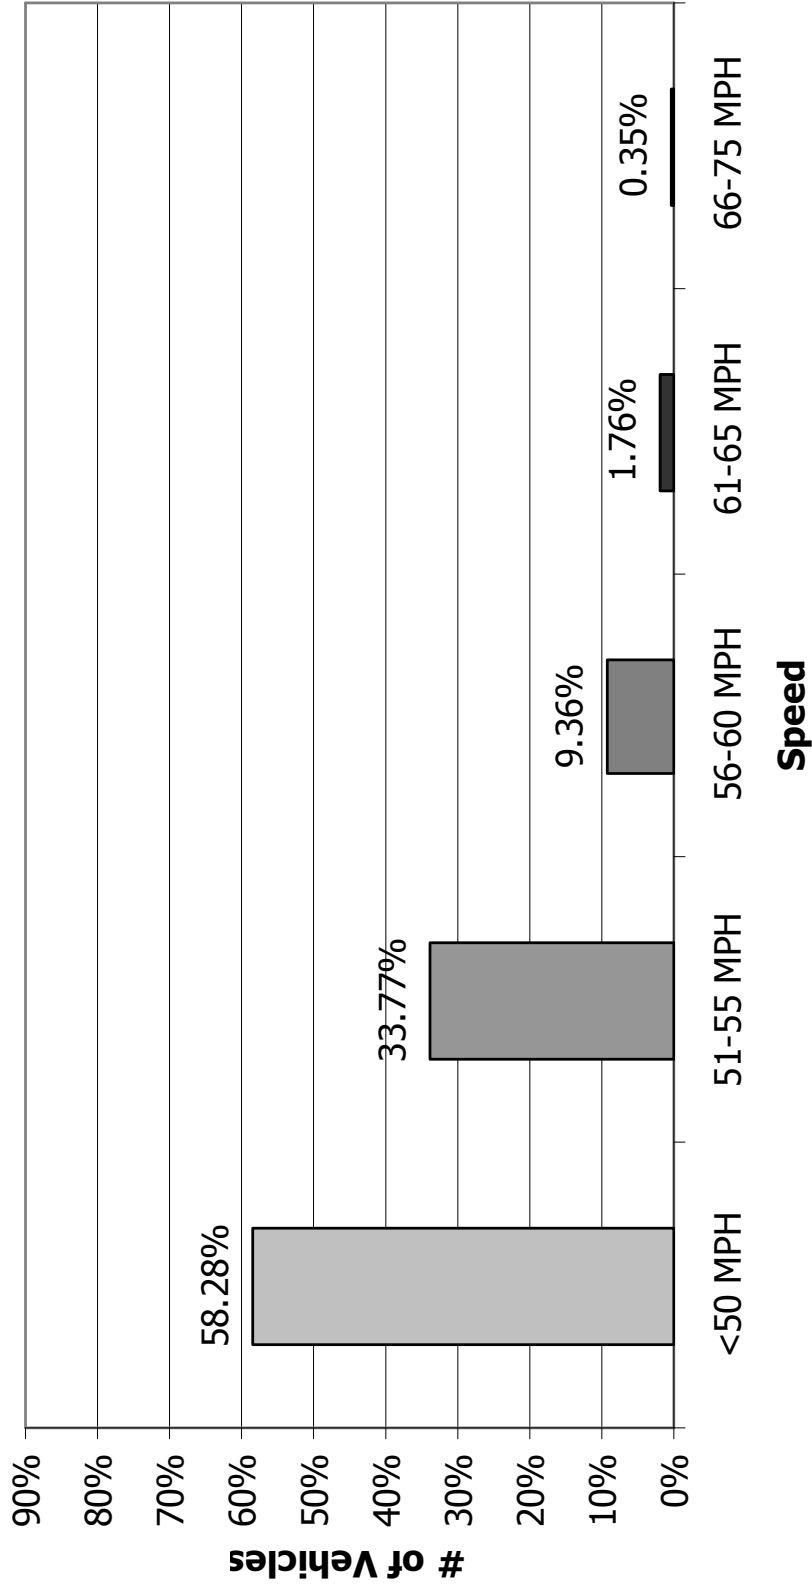

NH Route 28 Vehicle Speed Counts - South of Prospect Mtn High School

Posted Speed Limit:
50 Miles Per Hour